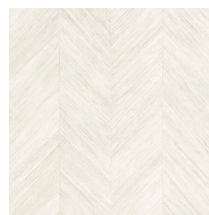

CORTEZA

Collection Selva

Story behind the collection

Selva illustrates the tropical beauty of nature through the use of natural materials, warm hues and rough relief structures.

Technical specifications

Reference	<u>34205</u>
Product category	Refined
Composition	Vinyl wallpaper on paper backing
Description	A subtle herringbone pattern, inspired by the bark of banana trees
Dimensions	Rolls of 10.05 m x 0.70 m = 7 m ² (11 yds x 27.56" = 75 sq. ft.)
Pattern repeat	Free match 0 cm (0.00")
Adhesive	Arte Clearpro or a good quality dispersion adhesive
How to paste	Method 1: paste the wall and moisten the wallcovering. Method 2: paste the wallcovering.
Light resistance	Good lightfastness
How to remove	Peelable
Fire retardant EU	B-s2, d0
Fire retardant US	Class A
Maintenance	Extra-washable

Colourways (6)

34200

34201

34202

34203

34204

34205

View