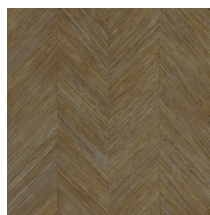

CORTEZA

Collection Selva

Story behind the collection

Selva illustrates the tropical beauty of nature through the use of natural materials, warm hues and rough relief structures.

Technical specifications

Reference	<u>34205</u>
Product category	Refined
Composition	Vinyl wallpaper on paper backing
Description	A subtle herringbone pattern, inspired by the bark of banana trees
Dimensions	Rolls of 10.05 m x 0.70 m = 7 m ² (11 yds x 27.56" = 75 sq. ft.)
Pattern repeat	Free match 0 cm (0.00")
Adhesive	Arte Clearpro or a good quality dispersion adhesive
How to paste	Method 1: paste the wall and moisten the wallcovering. Method 2: paste the wallcovering.
Light resistance	Good lightfastness
How to remove	Peelable
Fire retardant EU	B-s2, d0
Fire retardant US	Class A
Maintenance	Extra-washable

Colourways (6)

34200

34201

34202

34203

34204

34205

View