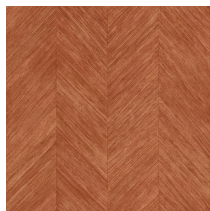

CORTEZA

Collection Selva

Story behind the collection

Selva illustrates the tropical beauty of nature through the use of natural materials, warm hues and rough relief structures.

Technical specifications

Reference	<u>34205</u>
Product category	Refined
Composition	Vinyl wallpaper on paper backing
Description	A subtle herringbone pattern, inspired by the bark of banana trees
Dimensions	Rolls of 10.05 m x 0.70 m = 7 m ² (11 yds x 27.56" = 75 sq. ft.)
Pattern repeat	Free match 0 cm (0.00")
Adhesive	Arte Clearpro or a good quality dispersion adhesive
How to paste	Method 1: paste the wall and moisten the wallcovering. Method 2: paste the wallcovering.
Light resistance	Good lightfastness
How to remove	Peelable
Fire retardant EU	B-s2, d0
Fire retardant US	Class A
Maintenance	Extra-washable

Colourways (6)

34200

34201

34202

34203

34204

34205

View