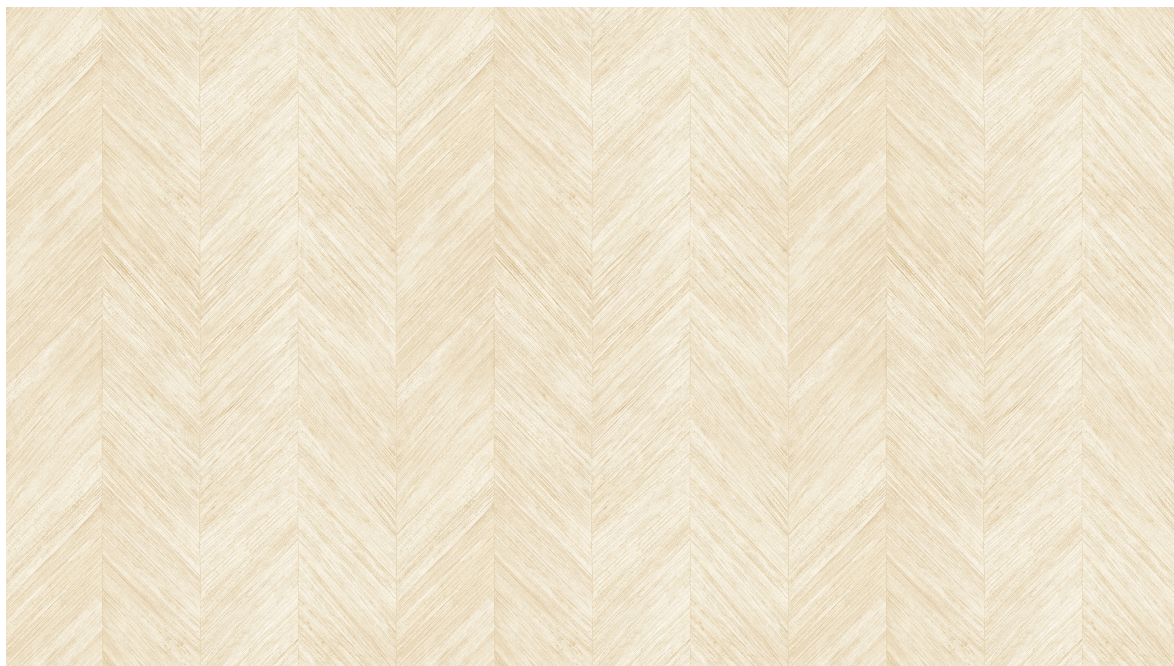

CORTEZA

Collection Selva

Story behind the collection

Selva illustrates the tropical beauty of nature through the use of natural materials, warm hues and rough relief structures.

Technical specifications

Reference	<u>34205</u>
Product category	Refined
Composition	Vinyl wallpaper on paper backing
Description	A subtle herringbone pattern, inspired by the bark of banana trees
Dimensions	Rolls of 10.05 m x 0.70 m = 7 m ² (11 yds x 27.56" = 75 sq. ft.)
Pattern repeat	Free match 0 cm (0.00")
Adhesive	Arte Clearpro or a good quality dispersion adhesive
How to paste	Method 1: paste the wall and moisten the wallcovering. Method 2: paste the wallcovering.
Light resistance	Good lightfastness
How to remove	Peelable
Fire retardant EU	B-s2, d0
Fire retardant US	Class A
Maintenance	Extra-washable

Colourways (6)

34200

34201

34202

34203

34204

34205

View