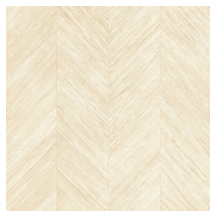

CORTEZA

Collection Selva

Story behind the collection

Selva illustrates the tropical beauty of nature through the use of natural materials, warm hues and rough relief structures.

Technical specifications

Reference	<u>34205</u>
Product category	Refined
Composition	Vinyl wallpaper on paper backing
Description	A subtle herringbone pattern, inspired by the bark of banana trees
Dimensions	Rolls of 10.05 m x 0.70 m = 7 m ² (11 yds x 27.56" = 75 sq. ft.)
Pattern repeat	Free match 0 cm (0.00")
Adhesive	Arte Clearpro or a good quality dispersion adhesive
How to paste	Method 1: paste the wall and moisten the wallcovering. Method 2: paste the wallcovering.
Light resistance	Good lightfastness
How to remove	Peelable
Fire retardant EU	B-s2, d0
Fire retardant US	Class A
Maintenance	Extra-washable

Colourways (6)

34200

34201

34202

34203

34204

34205

View