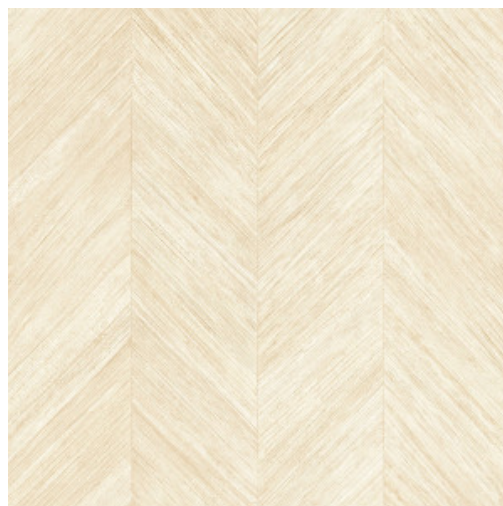

CORTEZA

Collection Selva

Story behind the collection

Selva illustrates the tropical beauty of nature through the use of natural materials, warm hues and rough relief structures.

Technical specifications

Reference	<u>34205</u>
Product category	Refined
Composition	Vinyl wallpaper on paper backing
Description	A subtle herringbone pattern, inspired by the bark of banana trees
Dimensions	Rolls of 10.05 m x 0.70 m = 7 m ² (11 yds x 27.56" = 75 sq. ft.)
Pattern repeat	Free match 0 cm (0.00")
Adhesive	Arte Clearpro or a good quality dispersion adhesive
How to paste	Method 1: paste the wall and moisten the wallcovering. Method 2: paste the wallcovering.
Light resistance	Good lightfastness
How to remove	Peelable
Fire retardant EU	B-s2, d0
Fire retardant US	Class A
Maintenance	Extra-washable

Colourways (6)

34200

34201

34202

34203

34204

34205

View