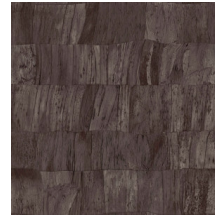

CAPAS

Collection Selva

Story behind the collection

Selva illustrates the tropical beauty of nature through the use of natural materials, warm hues and rough relief structures.

Technical specifications

| | |
|-------------------|--|
| Reference | <u>34307</u> |
| Product category | Refined |
| Composition | Vinyl wallpaper on paper backing |
| Description | A semi plain inspired by overlapping banana leaves with a soft, pronounced relief |
| Dimensions | Rolls of 10.05 m x 0.70 m = 7 m ² (11 yds x 27.56" = 75 sq. ft.) |
| Pattern repeat | Straight match 70 cm (27.56") |
| Adhesive | Arte Clearpro or a good quality dispersion adhesive |
| How to paste | Method 1: paste the wall and moisten the wallcovering. Method 2: paste the wallcovering. |
| Light resistance | Good lightfastness |
| How to remove | Peelable |
| Fire retardant EU | B-s2, d0 |
| Fire retardant US | Class A |
| Maintenance | Extra-washable |

Colourways (8)

34300

34301

34302

34303

34304

34305

34306