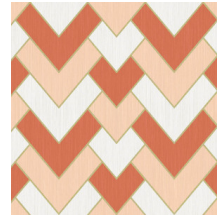

## Technical specifications

Reference	<u>34560</u>
Product category	Refined
Composition	Wallpaper on non-woven backing
Description	A modern herringbone inspired by the Gatsby style, with a fine line in metallic gold
Dimensions	Rolls of 8.50 m x 0.70 m = 6 m <sup>2</sup> (9.30 yds x 27.56" = 64 sq. ft.)
Pattern repeat	Straight match 32 cm (12.60")
Adhesive	Arte Clearpro or a good quality dispersion adhesive
How to paste	Paste the wall
Light resistance	Good lightfastness
How to remove	Strippable
Fire retardant EU	B-s1, d0
Fire retardant US	Class A
Maintenance	Washable
IMO Certified	

## Colourways (4)

34560

34561

34562

34563