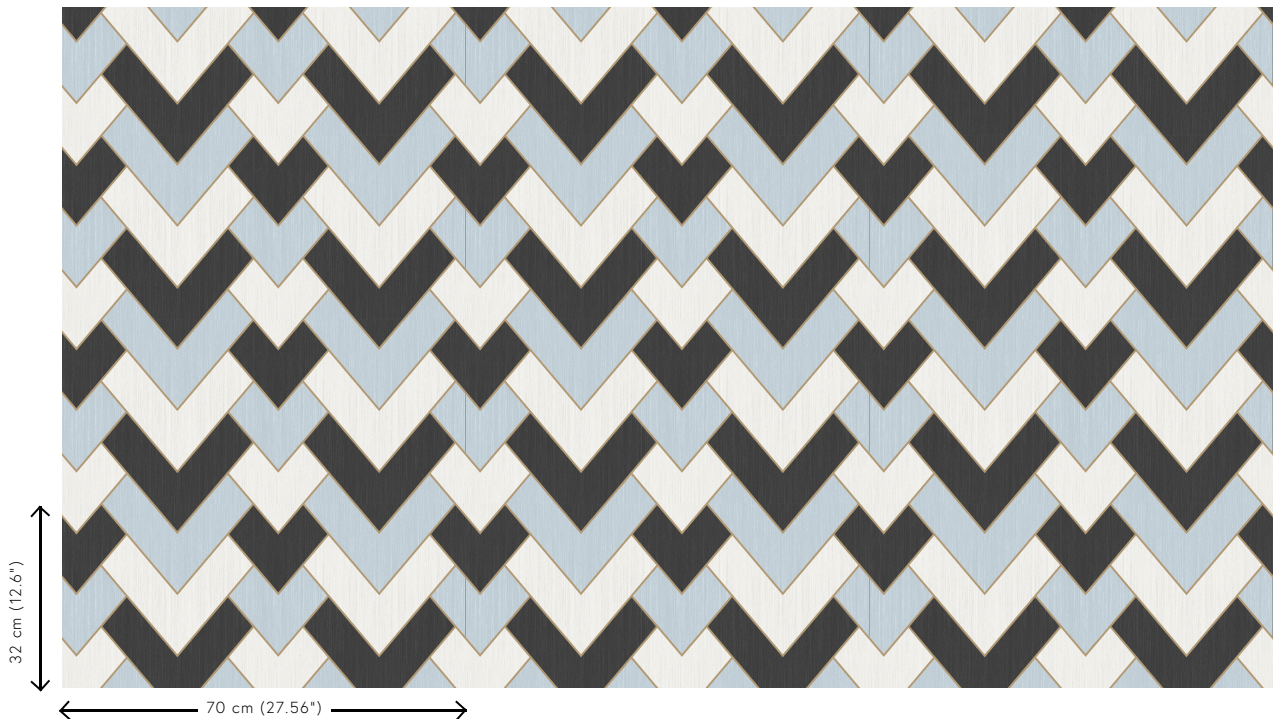

Colourways (4)

34560

34561

34562

34563

View

More info? [Click here](#)

Order samples, calculate quantities, view instructional videos, download technical information and more:
www.arte-international.com

ARTE®

wallcoverings for the ultimate in refinement