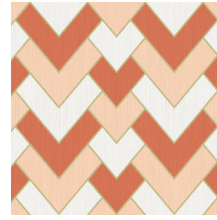

Technical specifications

Reference	<u>34560</u>
Product category	Refined
Composition	Wallpaper on non-woven backing
Description	A modern herringbone inspired by the Gatsby style, with a fine line in metallic gold
Dimensions	Rolls of 8.50 m x 0.70 m = 6 m ² (9.30 yds x 27.56" = 64 sq. ft.)
Pattern repeat	Straight match 32 cm (12.60")
Adhesive	Arte Clearpro or a good quality dispersion adhesive
How to paste	Paste the wall
Light resistance	Good lightfastness
How to remove	Strippable
Fire retardant EU	B-s1, d0
Fire retardant US	Class A
Maintenance	Washable
IMO Certified	

0493/22

Colourways (4)

34560

34561

34562

34563

View

More info? [Click here](#)