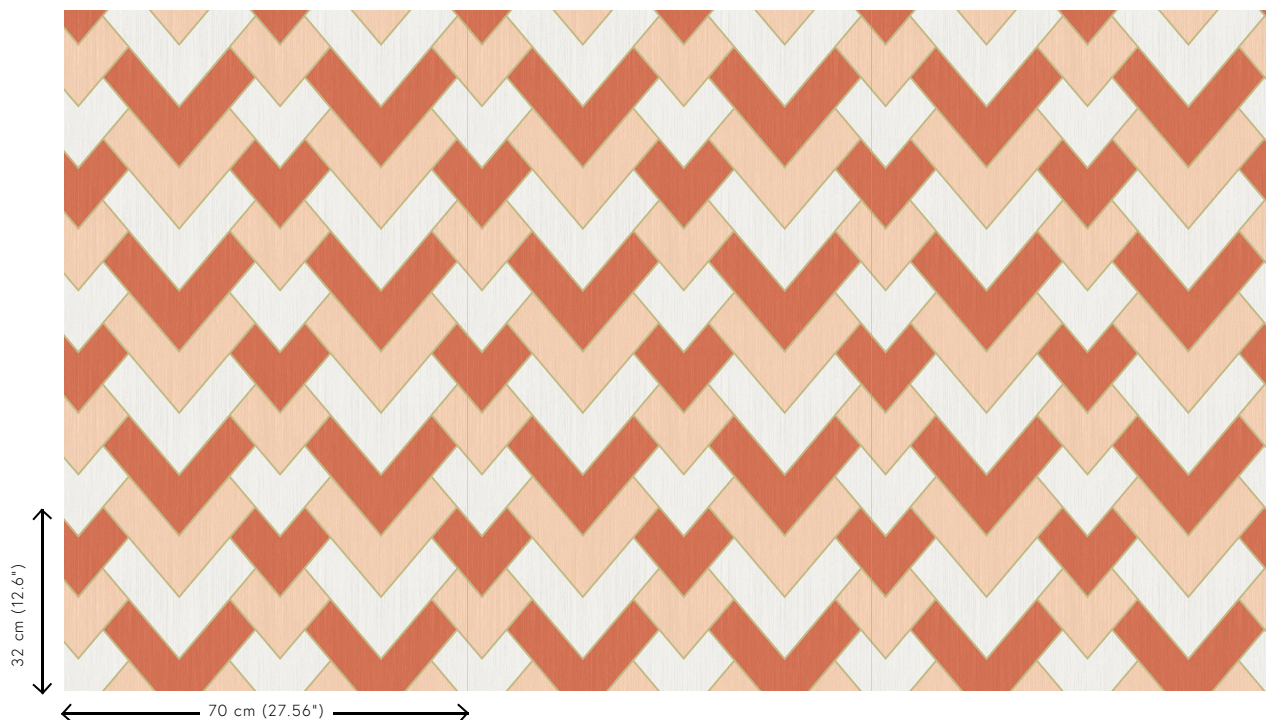

Technical specifications

Reference	<u>34563</u>
Product category	Refined
Composition	Wallpaper on non-woven backing
Description	A modern herringbone inspired by the Gatsby style, with a fine line in metallic gold
Dimensions	Rolls of 8.50 m x 0.70 m = 6 m ² (9.30 yds x 27.56" = 64 sq. ft.)
Pattern repeat	Straight match 32 cm (12.60")
Adhesive	Arte Clearpro or a good quality dispersion adhesive
How to paste	Paste the wall
Light resistance	Good lightfastness
How to remove	Strippable
Fire retardant EU	B-s1, d0
Fire retardant US	Class A
Maintenance	Washable
IMO Certified	

Colourways (4)

34560

34561

34562

34563

View

More info? [Click here](#)

Order samples, calculate quantities, view instructional videos, download technical information and more:
www.arte-international.com