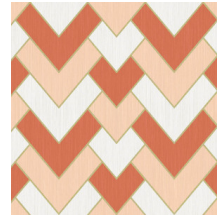

Technical specifications

Reference	<u>34563</u>
Product category	Refined
Composition	Wallpaper on non-woven backing
Description	A modern herringbone inspired by the Gatsby style, with a fine line in metallic gold
Dimensions	Rolls of 8.50 m x 0.70 m = 6 m ² (9.30 yds x 27.56" = 64 sq. ft.)
Pattern repeat	Straight match 32 cm (12.60")
Adhesive	Arte Clearpro or a good quality dispersion adhesive
How to paste	Paste the wall
Light resistance	Good lightfastness
How to remove	Strippable
Fire retardant EU	B-s1, d0
Fire retardant US	Class A
Maintenance	Washable
IMO Certified	

Colourways (4)

34560

34561

34562

34563

View

More info? [Click here](#)

Order samples, calculate quantities, view instructional videos, download technical information and more:
www.arte-international.com