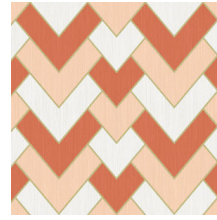

## Technical specifications

Reference	<u>34563</u>
Product category	Refined
Composition	Wallpaper on non-woven backing
Description	A modern herringbone inspired by the Gatsby style, with a fine line in metallic gold
Dimensions	Rolls of 8.50 m x 0.70 m = 6 m <sup>2</sup> (9.30 yds x 27.56" = 64 sq. ft.)
Pattern repeat	Straight match 32 cm (12.60")
Adhesive	Arte Clearpro or a good quality dispersion adhesive
How to paste	Paste the wall
Light resistance	Good lightfastness
How to remove	Strippable
Fire retardant EU	B-s1, d0
Fire retardant US	Class A
Maintenance	Washable
IMO Certified	

## Colourways (4)

34560

34561

34562

34563