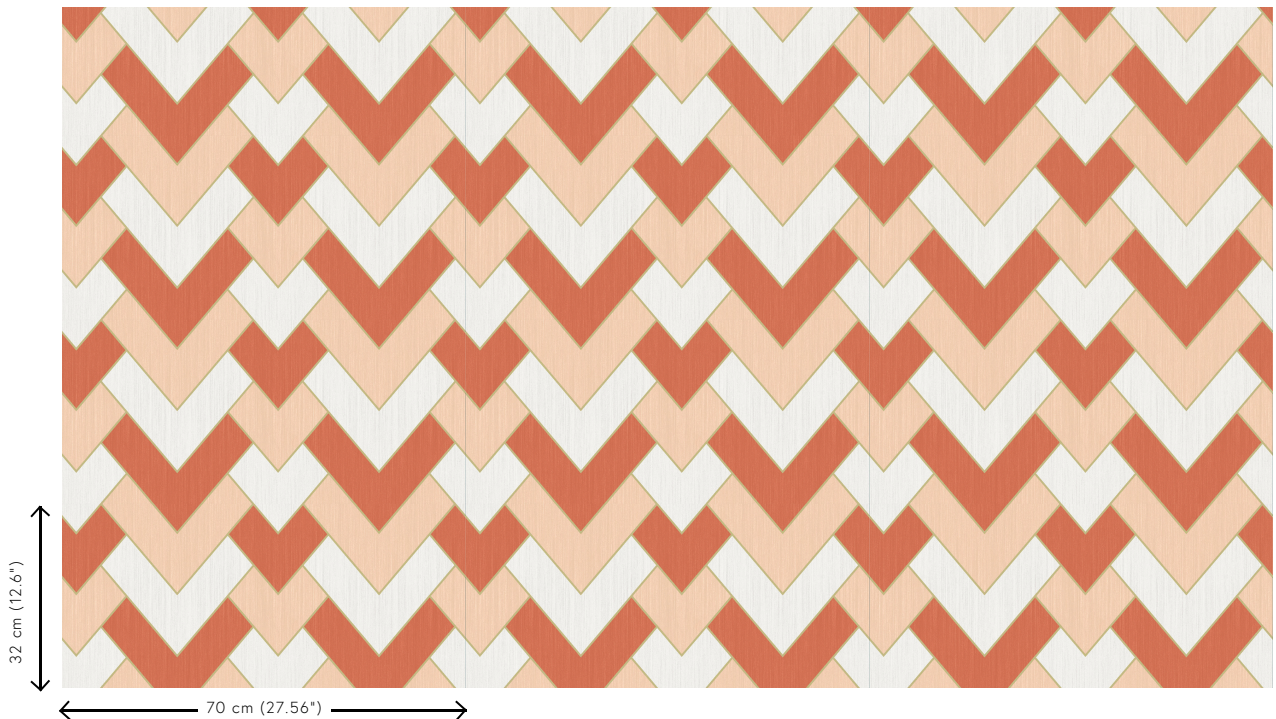

Colourways (4)

34560

34561

34562

34563

View

More info? [Click here](#)

Order samples, calculate quantities, view instructional videos, download technical information and more:
www.arte-international.com

ARTE®

wallcoverings for the ultimate in refinement