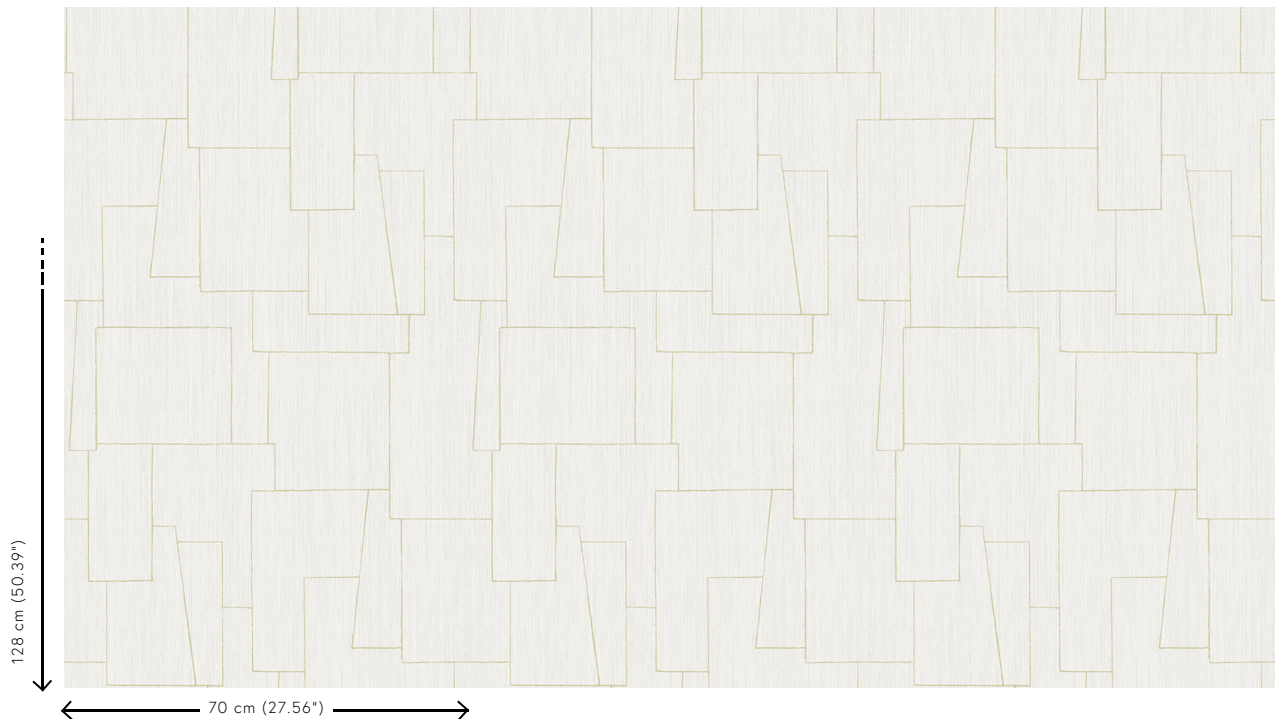

Colourways (4)

34600

34601

34602

34603

View

More info? [Click here](#)

Order samples, calculate quantities, view instructional videos, download technical information and more:
www.arte-international.com

ARTE®

wallcoverings for the ultimate in refinement