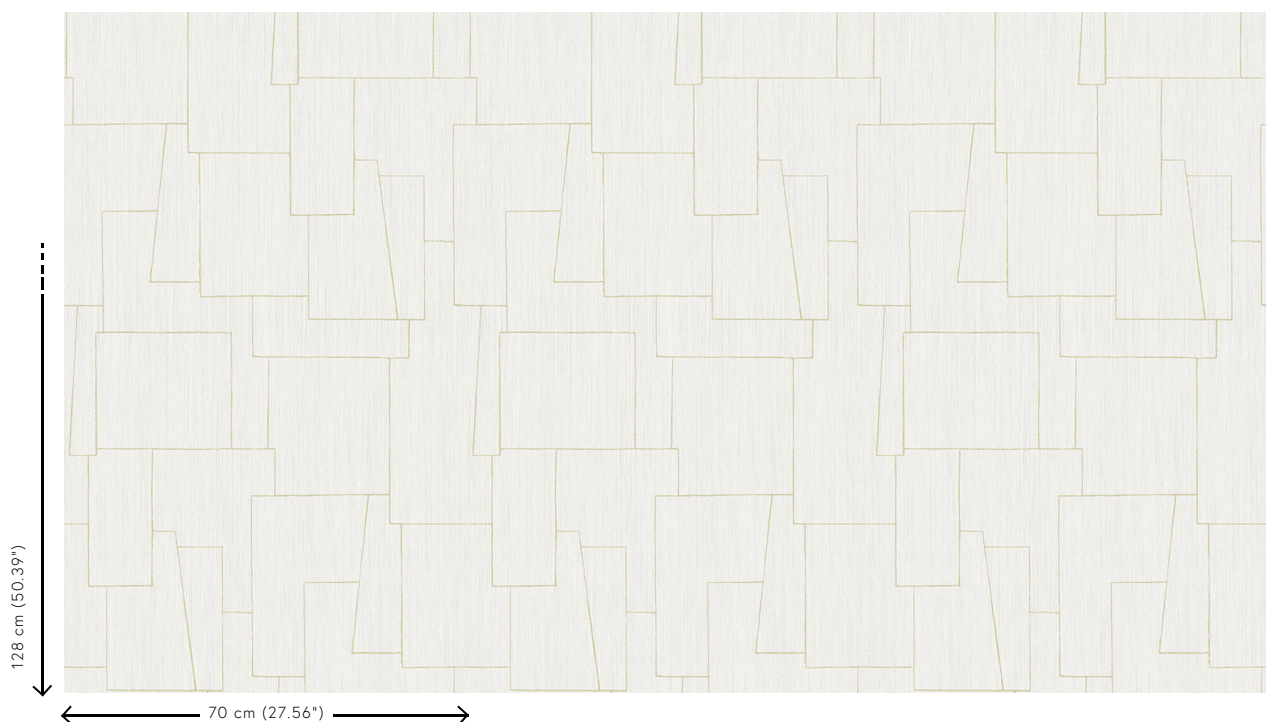

Technical specifications

Reference	<u>34600</u>
Product category	Refined
Composition	Wallpaper on non-woven backing
Description	A simplistic pattern, but you can look at it for ages
Dimensions	Rolls of 8.50 m x 0.70 m = 6 m ² (9.30 yds x 27.56" = 64 sq. ft.)
Pattern repeat	Straight match 128 cm (50.39")
Adhesive	Arte Clearpro or a good quality dispersion adhesive
How to paste	Paste the wall
Light resistance	Good lightfastness
How to remove	Strippable
Fire retardant EU	B-s1, d0
Fire retardant US	Class A
Maintenance	Washable
IMO Certified	 0493/22

Colourways (4)

34600

34601

34602

34603

View

More info? [Click here](#)

Order samples, calculate quantities, view instructional videos, download technical information and more:
www.arte-international.com