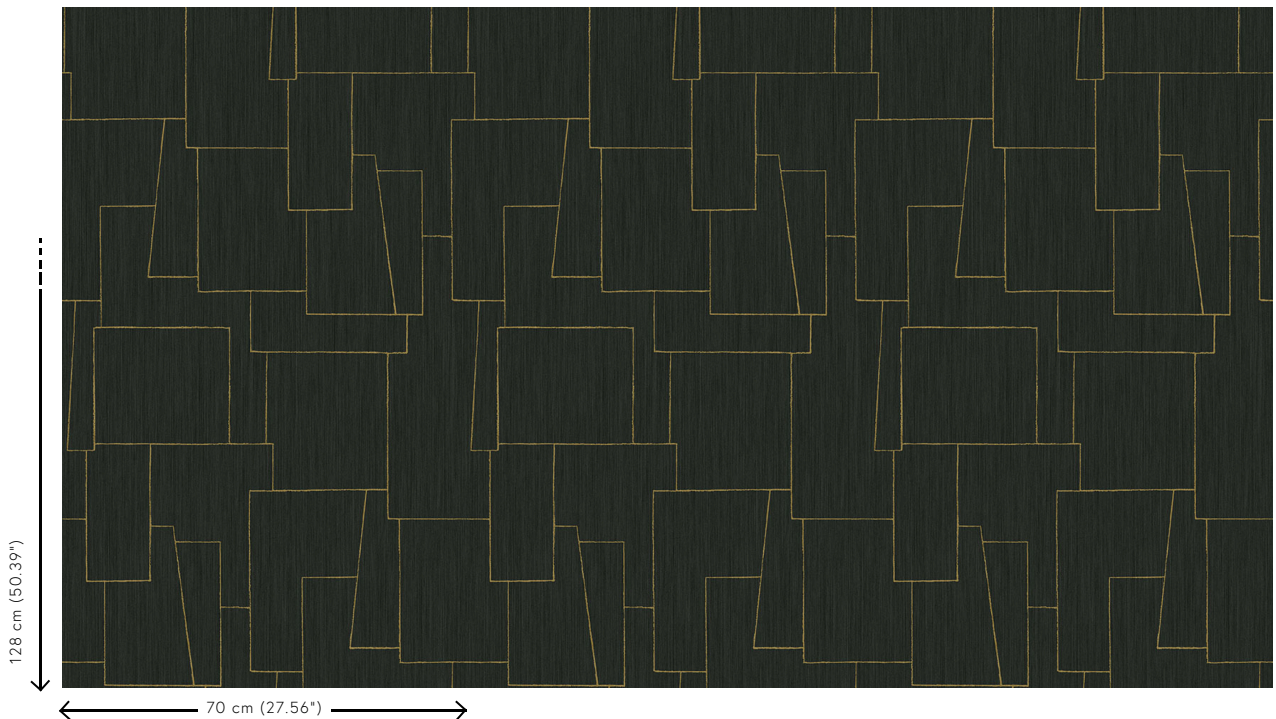

Technical specifications

Reference	<u>34602</u>
Product category	Refined
Composition	Wallpaper on non-woven backing
Description	A simplistic pattern, but you can look at it for ages
Dimensions	Rolls of 8.50 m x 0.70 m = 6 m ² (9.30 yds x 27.56" = 64 sq. ft.)
Pattern repeat	Straight match 128 cm (50.39")
Adhesive	Arte Clearpro or a good quality dispersion adhesive
How to paste	Paste the wall
Light resistance	Good lightfastness
How to remove	Strippable
Fire retardant EU	B-s1, d0
Fire retardant US	Class A
Maintenance	Washable
IMO Certified	

0493/22

Colourways (4)

34600

34601

34602

34603

View

More info? [Click here](#)