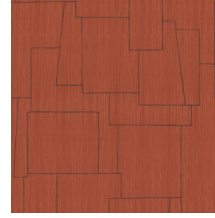

Technical specifications

Reference	<u>34602</u>
Product category	Refined
Composition	Wallpaper on non-woven backing
Description	A simplistic pattern, but you can look at it for ages
Dimensions	Rolls of 8.50 m x 0.70 m = 6 m ² (9.30 yds x 27.56" = 64 sq. ft.)
Pattern repeat	Straight match 128 cm (50.39")
Adhesive	Arte Clearpro or a good quality dispersion adhesive
How to paste	Paste the wall
Light resistance	Good lightfastness
How to remove	Strippable
Fire retardant EU	B-s1, d0
Fire retardant US	Class A
Maintenance	Washable
IMO Certified	

0493/22

Colourways (4)

34600

34601

34602

34603

View

More info? [Click here](#)