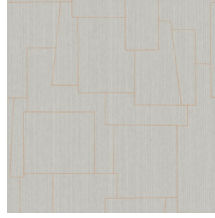

Colourways (4)

34600

34601

34602

34603

View

More info? [Click here](#)

Order samples, calculate quantities, view instructional videos, download technical information and more:
www.arte-international.com

ARTE®

wallcoverings for the ultimate in refinement