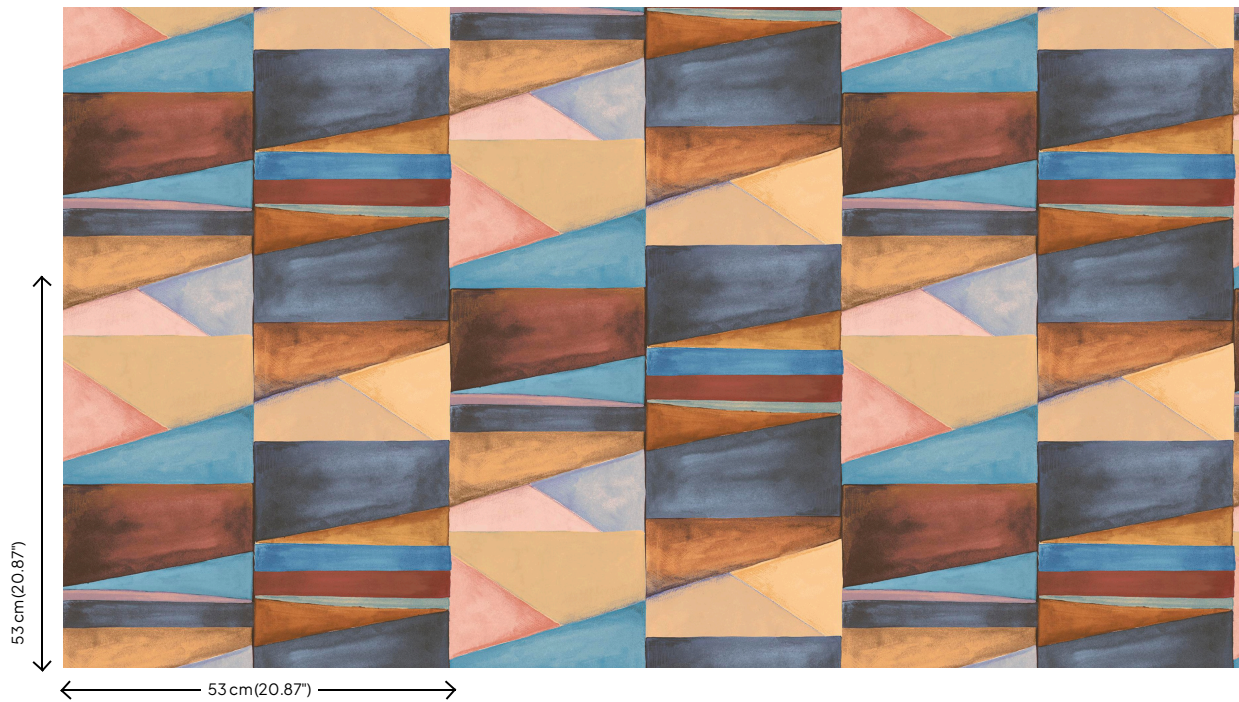

Color Blocks

Collection Silhouette

Story behind the collection

This collection owes its name to two striking prints where elegant human silhouettes take centre stage. But the Color Blocks and Organic Lines designs also create an interesting effect on the wall. The plain design in this collection features the stylish look of tadelakt and also serves as the foundation for the various patterns.

Technical specifications

Reference	<u>34830</u>
Composition	Vinyl wallpaper on non-woven backing
Dimensions	Rolls of 10.05 m x 0.53 m (11 yds x 20.86")
Pattern repeat	Drop match 53/26.5 cm (20.87"/10.43")
Adhesive	Arte Clearpro or a good quality dispersion adhesive
How to paste	Paste the wall
Light resistance	Good lightfastness
How to remove	Strippable
Maintenance	Extra-washable

Colourways (6)

34830

34831

34832

34833

34834

34835

View