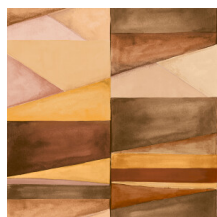

Color Blocks

Collection Silhouette

Story behind the collection

This collection owes its name to two striking prints where elegant human silhouettes take centre stage. But the Color Blocks and Organic Lines designs also create an interesting effect on the wall. The plain design in this collection features the stylish look of tadelakt and also serves as the foundation for the various patterns.

Technical specifications

Reference	<u>34830</u>
Composition	Wallpaper on non-woven backing
Dimensions	Rolls of 10.05 m x 0.53 m (11 yds x 20.86")
Pattern repeat	Drop match 53/26.5 cm (20.87"/10.43")
Adhesive	Arte Clearpro or a good quality dispersion adhesive
How to paste	Paste the wall
Light resistance	Good lightfastness
How to remove	Strippable
Maintenance	Extra-washable

Colourways (6)

34830

34831

34832

34833

34834

34835

View