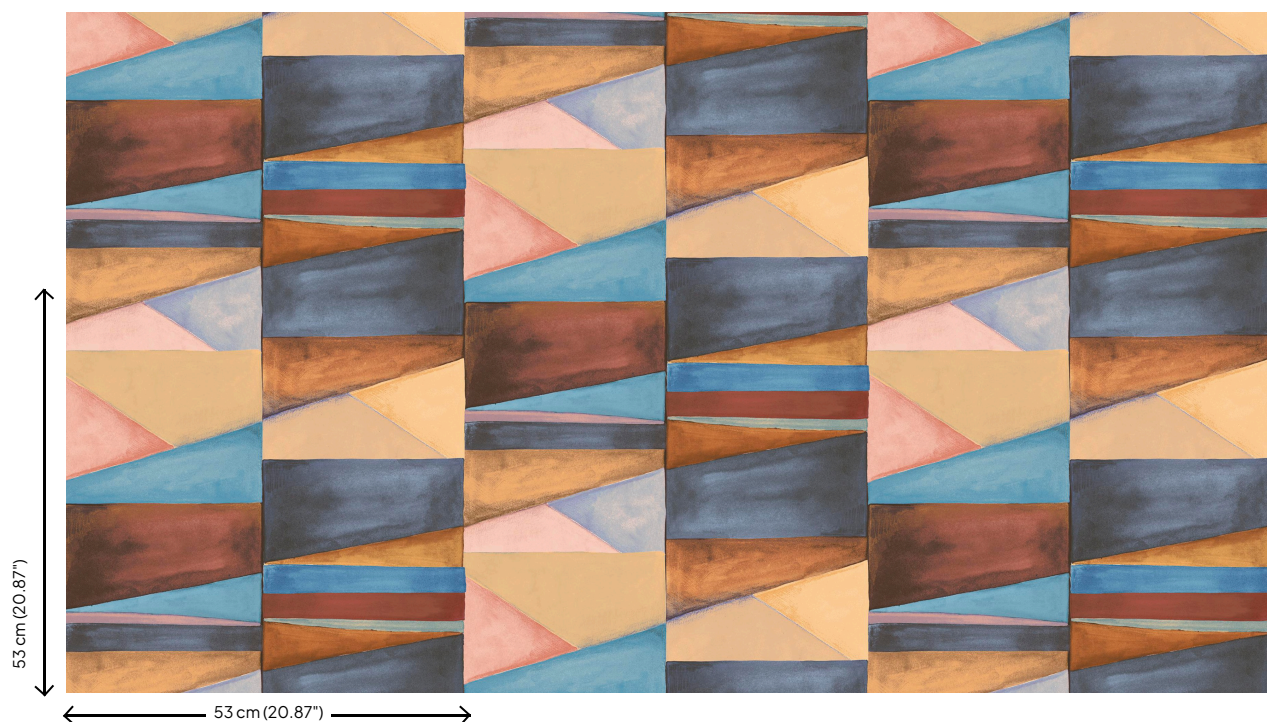

Color Blocks

Collection Silhouette

Story behind the collection

This collection owes its name to two striking prints where elegant human silhouettes take centre stage. But the Color Blocks and Organic Lines designs also create an interesting effect on the wall. The plain design in this collection features the stylish look of tadelakt and also serves as the foundation for the various patterns.

Technical specifications

Reference	<u>34830</u>
Composition	Wallpaper on non-woven backing
Dimensions	Rolls of 10.05 m x 0.53 m (11 yds x 20.86")
Pattern repeat	Drop match 53/26.5 cm (20.87"/10.43")
Adhesive	Arte Clearpro or a good quality dispersion adhesive
How to paste	Paste the wall
Light resistance	Good lightfastness
How to remove	Strippable
Maintenance	Extra-washable

Colourways (6)

34830

34831

34832

34833

34834

34835

View