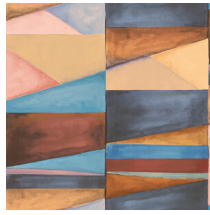

Color Blocks

Collection Silhouette

Story behind the collection

This collection owes its name to two striking prints where elegant human silhouettes take centre stage. But the Color Blocks and Organic Lines designs also create an interesting effect on the wall. The plain design in this collection features the stylish look of tadelakt and also serves as the foundation for the various patterns.

Technical specifications

Reference	<u>34830</u>
Composition	Vinyl wallpaper on non-woven backing
Dimensions	Rolls of 10.05 m x 0.53 m (11 yds x 20.86")
Pattern repeat	Drop match 53/26.5 cm (20.87"/10.43")
Adhesive	Arte Clearpro or a good quality dispersion adhesive
How to paste	Paste the wall
Light resistance	Good lightfastness
How to remove	Strippable
Maintenance	Extra-washable

Colourways (6)

34830

34831

34832

34833

34834

34835

View