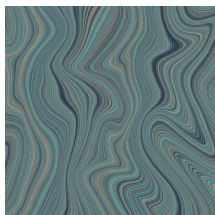

Organic Lines

Collection Silhouette

Story behind the collection

This collection owes its name to two striking prints where elegant human silhouettes take centre stage. But the Color Blocks and Organic Lines designs also create an interesting effect on the wall. The plain design in this collection features the stylish look of tadelakt and also serves as the foundation for the various patterns.

Technical specifications

Reference	<u>34850</u>
Composition	Wallpaper on non-woven backing
Dimensions	Rolls of 10.05 m x 0.53 m (11 yds x 20.86")
Pattern repeat	Drop match 64/32 cm (25.20"/12.60")
Adhesive	Arte Clearpro or a good quality dispersion adhesive
How to paste	Paste the wall
Light resistance	Good lightfastness
How to remove	Strippable
Maintenance	Extra-washable

Colourways (5)

34850

34851

34852

34853

34854

View

More info? [Click here](#)