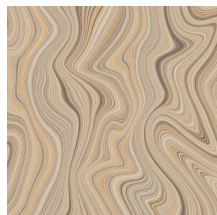

Organic Lines

Collection Silhouette

Story behind the collection

This collection owes its name to two striking prints where elegant human silhouettes take centre stage. But the Color Blocks and Organic Lines designs also create an interesting effect on the wall. The plain design in this collection features the stylish look of tadelakt and also serves as the foundation for the various patterns.

Technical specifications

Reference	<u>34850</u>
Composition	Wallpaper on non-woven backing
Dimensions	Rolls of 10.05 m x 0.53 m (11 yds x 20.86")
Pattern repeat	Drop match 64/32 cm (25.20"/12.60")
Adhesive	Arte Clearpro or a good quality dispersion adhesive
How to paste	Paste the wall
Light resistance	Good lightfastness
How to remove	Strippable
Maintenance	Extra-washable

Colourways (5)

34850

34851

34852

34853

34854

View

More info? [Click here](#)