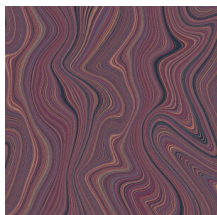

Colourways (5)

34850