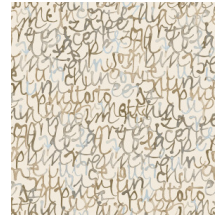

Script

Collection Silhouette

Story behind the collection

This collection owes its name to two striking prints where elegant human silhouettes take centre stage. But the Color Blocks and Organic Lines designs also create an interesting effect on the wall. The plain design in this collection features the stylish look of tadelakt and also serves as the foundation for the various patterns.

Technical specifications

Reference	<u>34860</u>
Composition	Wallpaper on non-woven backing
Dimensions	Rolls of 10.05 m x 0.53 m (11 yds x 20.86")
Pattern repeat	Drop match 53/26.5 cm (20.87"/10.43")
Adhesive	Arte Clearpro or a good quality dispersion adhesive
How to paste	Paste the wall
Light resistance	Good lightfastness
How to remove	Strippable
Maintenance	Extra-washable

Colourways (4)

34860

34861

34862

34863

View

More info? [Click here](#)

Order samples, calculate quantities, view instructional videos, download technical information and more:
www.arte-international.com