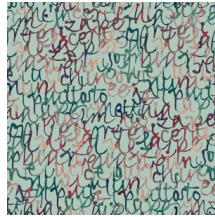

Script

Collection Silhouette

Story behind the collection

This collection owes its name to two striking prints where elegant human silhouettes take centre stage. But the Color Blocks and Organic Lines designs also create an interesting effect on the wall. The plain design in this collection features the stylish look of tadelakt and also serves as the foundation for the various patterns.

Technical specifications

Reference	<u>34860</u>
Composition	Wallpaper on non-woven backing
Dimensions	Rolls of 10.05 m x 0.53 m (11 yds x 20.86")
Pattern repeat	Drop match 53/26.5 cm (20.87"/10.43")
Adhesive	Arte Clearpro or a good quality dispersion adhesive
How to paste	Paste the wall
Light resistance	Good lightfastness
How to remove	Strippable
Maintenance	Extra-washable

Colourways (4)

34860

34861

34862

34863

View

More info? [Click here](#)

Order samples, calculate quantities, view instructional videos, download technical information and more:
www.arte-international.com