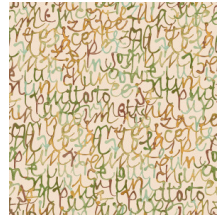

Script

Collection Silhouette

Story behind the collection

This collection owes its name to two striking prints where elegant human silhouettes take centre stage. But the Color Blocks and Organic Lines designs also create an interesting effect on the wall. The plain design in this collection features the stylish look of tadelakt and also serves as the foundation for the various patterns.

Technical specifications

Reference	<u>34860</u>
Composition	Wallpaper on non-woven backing
Dimensions	Rolls of 10.05 m x 0.53 m (11 yds x 20.86")
Pattern repeat	Drop match 53/26.5 cm (20.87"/10.43")
Adhesive	Arte Clearpro or a good quality dispersion adhesive
How to paste	Paste the wall
Light resistance	Good lightfastness
How to remove	Strippable
Maintenance	Extra-washable

Colourways (4)

34860

34861

34862

34863

View

More info? [Click here](#)

Order samples, calculate quantities, view instructional videos, download technical information and more:
www.arte-international.com