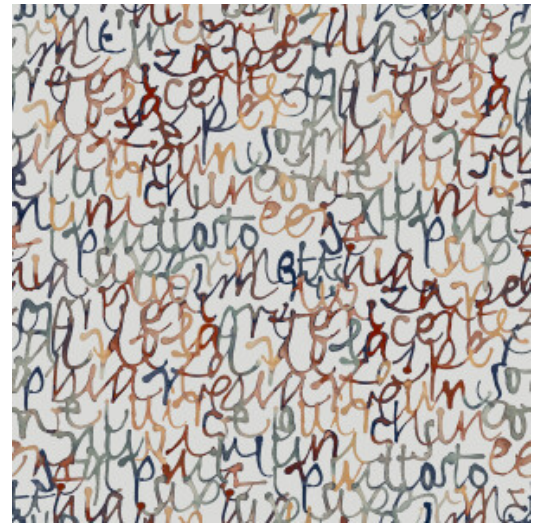

Script

Collection Silhouette

Story behind the collection

This collection owes its name to two striking prints where elegant human silhouettes take centre stage. But the Color Blocks and Organic Lines designs also create an interesting effect on the wall. The plain design in this collection features the stylish look of tadelakt and also serves as the foundation for the various patterns.

Technical specifications

Reference	<u>34860</u>
Composition	Wallpaper on non-woven backing
Dimensions	Rolls of 10.05 m x 0.53 m (11 yds x 20.86")
Pattern repeat	Drop match 53/26.5 cm (20.87"/10.43")
Adhesive	Arte Clearpro or a good quality dispersion adhesive
How to paste	Paste the wall
Light resistance	Good lightfastness
How to remove	Strippable
Maintenance	Extra-washable

Colourways (4)

34860

34861

34862

34863

View

More info? [Click here](#)

Order samples, calculate quantities, view instructional videos, download technical information and more:
www.arte-international.com