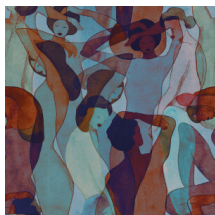

Colourways (2)

34870

34871

View

More info? [Click here](#)

Order samples, calculate quantities, view instructional videos, download technical information and more:
www.arte-international.com