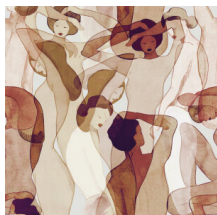

Colourways (2)

34870