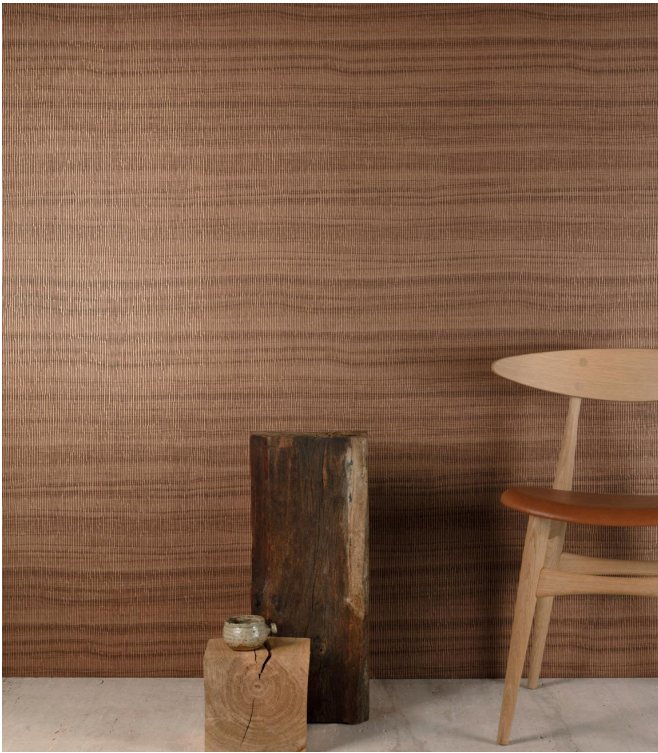

# Plain 1

Collection Barklay

## Story behind the collection

Barklay is a wallpaper of Belgian origin. The designs are inspired by refined marquetry and form a surprising combination of botanical drawings and geometric patterns. The whole collection is immersed in a cheerful retro atmosphere.

## Technical specifications

Reference	<u>35100</u>
Composition	Vinyl wallpaper on non-woven backing
Dimensions	Rolls of 10.05 m x 0.53 m (11 yds x 20.87")
Pattern repeat	Straight match 64 cm (25.20")
Adhesive	Arte Clearpro or a good quality dispersion adhesive
How to paste	Paste the wall
Light resistance	Good lightfastness
How to remove	Strippable
Maintenance	Scrubbable