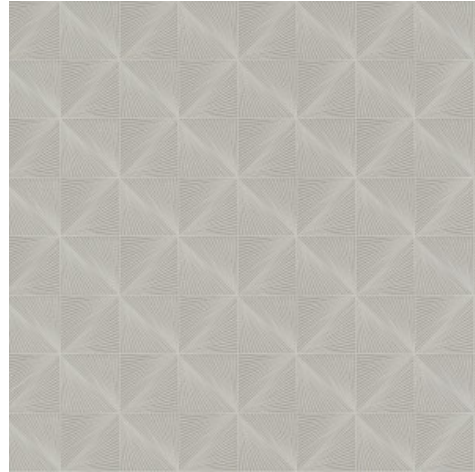

Colourways (4)

35161

More info? [Click here](#)

Order samples, calculate quantities, view instructional videos, download technical information and more:
www.arte-international.com