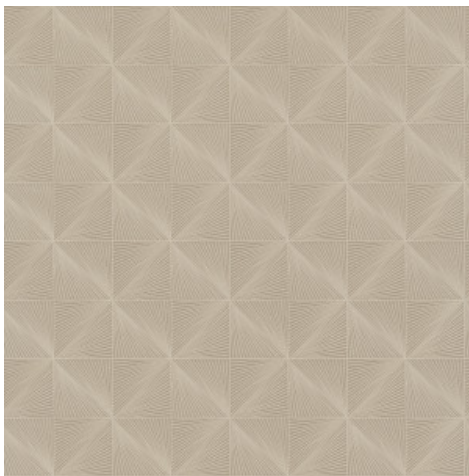

Print 4

Collection Barklay

Story behind the collection

Barklay is a wallpaper of Belgian origin. The designs are inspired by refined marquetry and form a surprising combination of botanical drawings and geometric patterns. The whole collection is immersed in a cheerful retro atmosphere.

Technical specifications

Reference	<u>35160</u>
Composition	Vinyl wallpaper on non-woven backing
Dimensions	Rolls of 10.05 m x 0.53 m (11 yds x 20.87")
Pattern repeat	Straight match 13.25 cm (5.22")
Adhesive	Arte Clearpro or a good quality dispersion adhesive
How to paste	Paste the wall
Light resistance	Good lightfastness
How to remove	Strippable
Maintenance	Scrubable

Colourways (4)

35160

35161

35162

35163

More info? [Click here](#)

Order samples, calculate quantities, view instructional videos, download technical information and more:
www.arte-international.com