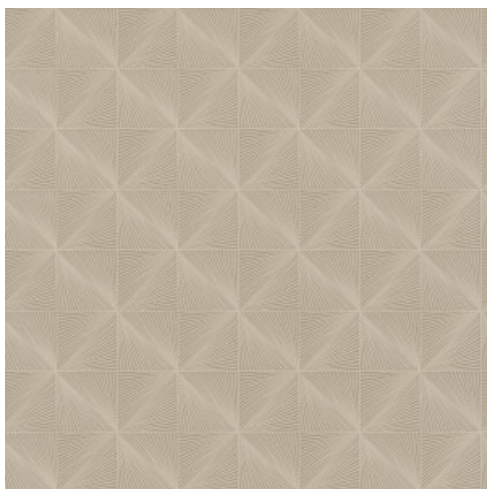

Colourways (4)

35162

More info? [Click here](#)

Order samples, calculate quantities, view instructional videos, download technical information and more:
www.arte-international.com