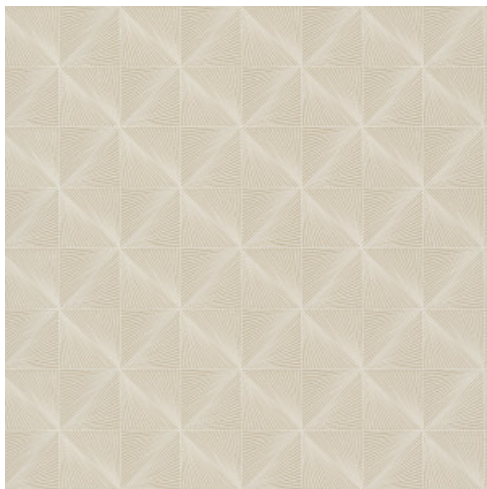

Colourways (4)

35160