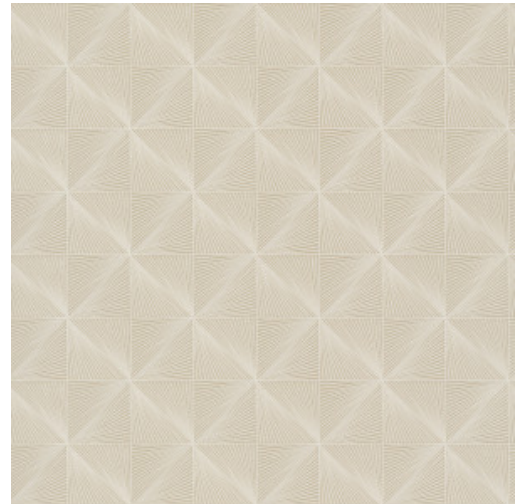

Print 4

Collection Barklay

Story behind the collection

Barklay is a wallpaper of Belgian origin. The designs are inspired by refined marquetry and form a surprising combination of botanical drawings and geometric patterns. The whole collection is immersed in a cheerful retro atmosphere.

Technical specifications

Reference	<u>35160</u>
Composition	Vinyl wallpaper on non-woven backing
Dimensions	Rolls of 10.05 m x 0.53 m (11 yds x 20.87")
Pattern repeat	Straight match 13.25 cm (5.22")
Adhesive	Arte Clearpro or a good quality dispersion adhesive
How to paste	Paste the wall
Light resistance	Good lightfastness
How to remove	Strippable
Maintenance	Scrubable