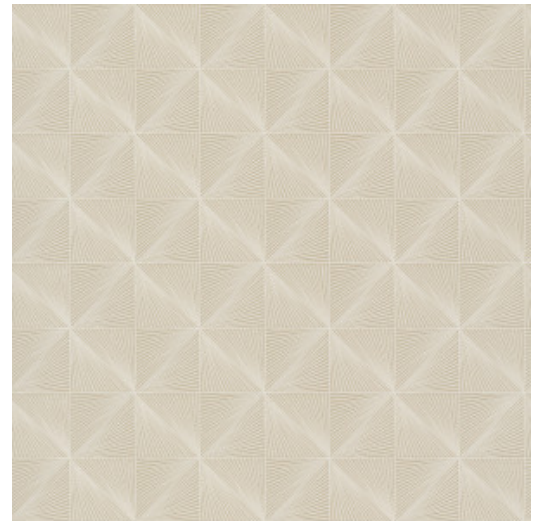

Print 4

Collection Barklay

Story behind the collection

Barklay is a wallpaper of Belgian origin. The designs are inspired by refined marquetry and form a surprising combination of botanical drawings and geometric patterns. The whole collection is immersed in a cheerful retro atmosphere.

Technical specifications

Reference	<u>35160</u>
Composition	Vinyl wallpaper on non-woven backing
Dimensions	Rolls of 10.05 m x 0.53 m (11 yds x 20.87")
Pattern repeat	Straight match 13.25 cm (5.22")
Adhesive	Arte Clearpro or a good quality dispersion adhesive
How to paste	Paste the wall
Light resistance	Good lightfastness
How to remove	Strippable
Maintenance	Scrubbable