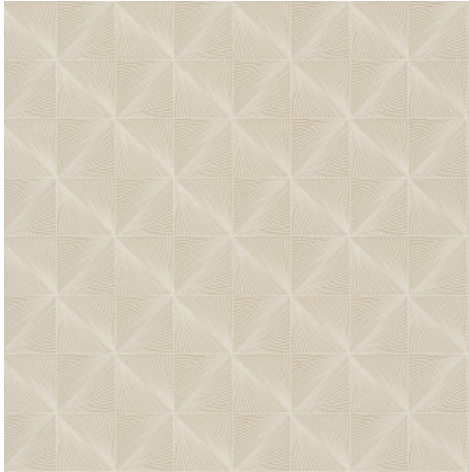

Colourways (4)

35160