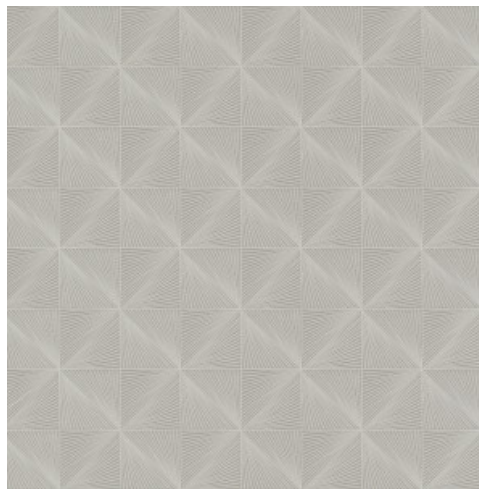

Colourways (4)

35161

More info? [Click here](#)

Order samples, calculate quantities, view instructional videos, download technical information and more:
www.arte-international.com