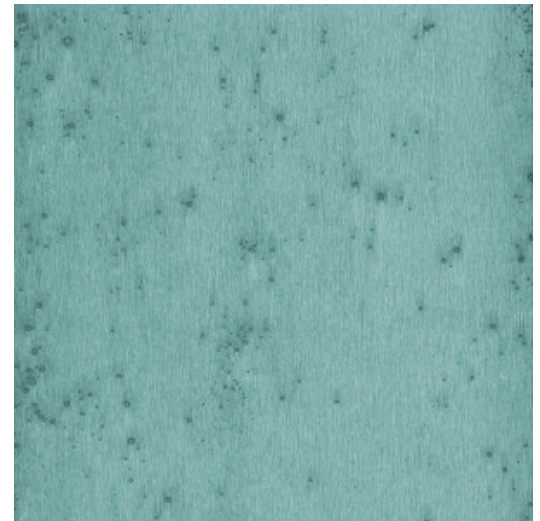

# STELLAR

Collection Metal X

## Story behind the collection

The Metal X collection could best be described as 'perfect imperfection'. This wallcovering is an ode to oxidised metal, but thanks to its soft sheen creates a luxurious effect.

## Technical specifications

Reference	<u>37500</u>
Product category	Exquisite
Composition	Metallic wallcovering on non-woven backing
Description	Wallcovering made of real metal foil with an oxidised effect
Dimensions	Width 91.44 cm (36.00"), sold by the linear metre/yard
Pattern repeat	Free match 0 cm (0.00")
Remark	During production, the metal foil goes through an intensive process that was developed especially for this collection. It is being coloured in such a way that it gives the wallcovering the nuances of an authentic metal look
Adhesive	Arte Clearpro or a good quality dispersion adhesive
How to paste	Moisten the product, paste the wall
Light resistance	Good lightfastness
How to remove	Strippable
Fire retardant EU	B-s1, d0
Fire retardant US	Class A
Maintenance	Washable
IMO Certified	 0493/22