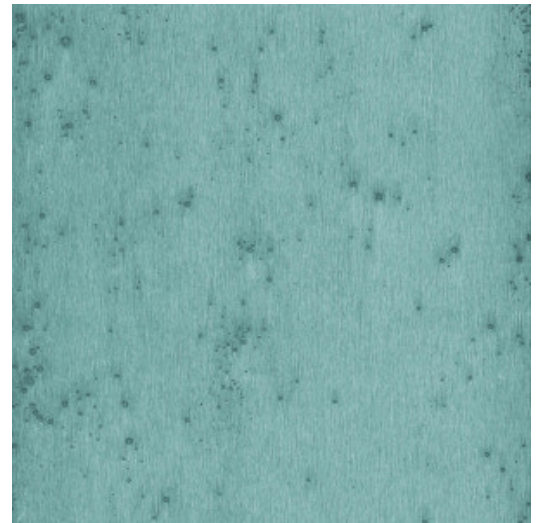

STELLAR

Collection Metal X

Story behind the collection

The Metal X collection could best be described as 'perfect imperfection'. This wallcovering is an ode to oxidised metal, but thanks to its soft sheen creates a luxurious effect.

Technical specifications

Reference	<u>37500</u>
Product category	Exquisite
Composition	Metallic wallcovering on non-woven backing
Description	Wallcovering made of real metal foil with an oxidised effect
Dimensions	Width 91.44 cm (36.00"), sold by the linear metre/yard
Pattern repeat	Free match 0 cm (0.00")
Remark	During production, the metal foil goes through an intensive process that was developed especially for this collection. It is being coloured in such a way that it gives the wallcovering the nuances of an authentic metal look
Adhesive	Arte Clearpro or a good quality dispersion adhesive
How to paste	Moisten the product, paste the wall
Light resistance	Good lightfastness
How to remove	Strippable
Fire retardant EU	B-s1, d0
Fire retardant US	Class A
Maintenance	Washable
IMO Certified	 0493/22

Colourways (24)

37500

37501

37502

37503

37504

37505

37506