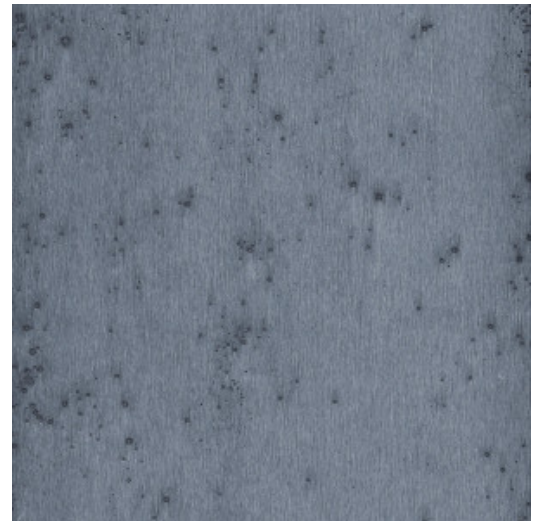

STELLAR

Collection Metal X

Story behind the collection

The Metal X collection could best be described as 'perfect imperfection'. This wallcovering is an ode to oxidised metal, but thanks to its soft sheen creates a luxurious effect.

Technical specifications

Reference	<u>37506</u>
Product category	Exquisite
Composition	Metallic wallcovering on non-woven backing
Description	Wallcovering made of real metal foil with an oxidised effect
Dimensions	Width 91.44 cm (36.00"), sold by the linear metre/yard
Pattern repeat	Free match 0 cm (0.00")
Remark	During production, the metal foil goes through an intensive process that was developed especially for this collection. It is being coloured in such a way that it gives the wallcovering the nuances of an authentic metal look
Adhesive	Arte Clearpro or a good quality dispersion adhesive
How to paste	Moisten the product, paste the wall
Light resistance	Good lightfastness
How to remove	Strippable
Fire retardant EU	B-s1, d0
Fire retardant US	Class A
Maintenance	Washable
IMO Certified	 0493/22

Colourways (24)

37500

37501

37502

37503

37504

37505

37506