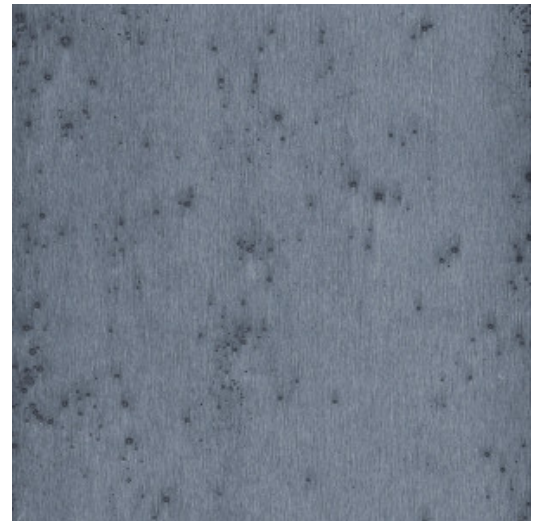

# STELLAR

Collection Metal X

## Story behind the collection

The Metal X collection could best be described as 'perfect imperfection'. This wallcovering is an ode to oxidised metal, but thanks to its soft sheen creates a luxurious effect.

## Technical specifications

Reference	<u>37506</u>
Product category	Exquisite
Composition	Metallic wallcovering on non-woven backing
Description	Wallcovering made of real metal foil with an oxidised effect
Dimensions	Width 91.44 cm (36.00"), sold by the linear metre/yard
Pattern repeat	Free match 0 cm (0.00")
Remark	During production, the metal foil goes through an intensive process that was developed especially for this collection. It is being coloured in such a way that it gives the wallcovering the nuances of an authentic metal look
Adhesive	Arte Clearpro or a good quality dispersion adhesive
How to paste	Moisten the product, paste the wall
Light resistance	Good lightfastness
How to remove	Strippable
Fire retardant EU	B-s1, d0
Fire retardant US	Class A
Maintenance	Washable
IMO Certified	