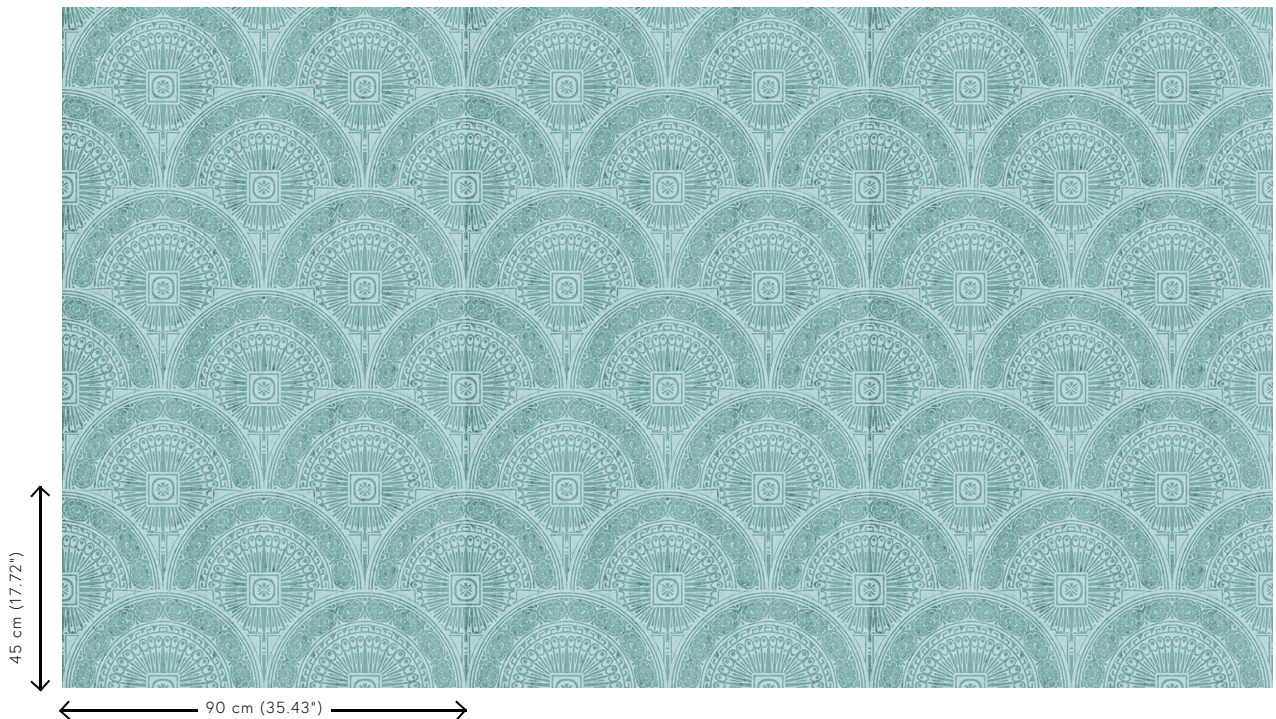

FORUM

Collection Metal X Signum

Story behind the collection

The patterns in this collection have been applied to the existing Stellar plain design in the Metal X range. This metallic wallcovering is based on the 'perfect imperfection' of an oxidising metal surface which combines an industrial and luxurious look.

Technical specifications

Reference	<u>37600</u>
Product category	Exquisite
Composition	Metallic wallcovering on non-woven backing
Description	Wallcovering made of real metal foil with an oxidised effect and a print on matching tones
Dimensions	Width 90 cm (35.43"), sold by the linear metre/yard
Pattern repeat	Straight match 45 cm (17.72")
Remark	During production, the metal foil goes through an intensive process that was developed especially for this collection. It is coloured in such a way that the wallcovering takes on the nuances of an authentic metal look. Matching plains can be found in collection Metal X
Adhesive	Arte Clearpro or a good quality dispersion adhesive
How to paste	Moisten the product, paste the wall
Light resistance	Good lightfastness
How to remove	Strippable
Fire retardant EU	B-s1, d0
Fire retardant US	Class A
Maintenance	Washable
IMO Certified	

0493/22

Colourways (5)

37600

37601

37602

37603

37604

View