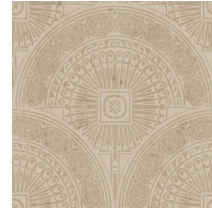

Technical specifications

Reference	<u>37603</u>
Product category	Exquisite
Composition	Metallic wallcovering on non-woven backing
Description	Wallcovering made of real metal foil with an oxidised effect and a print on matching tones
Dimensions	Width 90 cm (35.43"), sold by the linear metre/yard
Pattern repeat	Straight match 45 cm (17.72")
Remark	During production, the metal foil goes through an intensive process that was developed especially for this collection. It is coloured in such a way that the wallcovering takes on the nuances of an authentic metal look. Matching plains can be found in collection Metal X
Adhesive	Arte Clearpro or a good quality dispersion adhesive
How to paste	Moisten the product, paste the wall
Light resistance	Good lightfastness
How to remove	Strippable
Fire rating EU	B-s1, d0
Fire rating US	Class A
Maintenance	Washable
IMO Certified	 0493/22

Colourways (5)

37600

37601

37602

37603

37604

View

More info? [Click here](#)