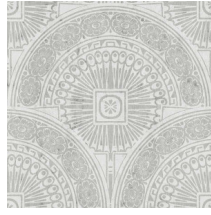

FORUM

Collection Metal X Signum

Story behind the collection

The patterns in this collection have been applied to the existing Stellar plain design in the Metal X range. This metallic wallcovering is based on the 'perfect imperfection' of an oxidising metal surface which combines an industrial and luxurious look.

Technical specifications

Reference	<u>37603</u>
Product category	Exquisite
Composition	Metallic wallcovering on non-woven backing
Description	Wallcovering made of real metal foil with an oxidised effect and a print on matching tones
Dimensions	Width 90 cm (35.43"), sold by the linear metre/yard
Pattern repeat	Straight match 45 cm (17.72")
Remark	During production, the metal foil goes through an intensive process that was developed especially for this collection. It is coloured in such a way that the wallcovering takes on the nuances of an authentic metal look. Matching plains can be found in collection Metal X
Adhesive	Arte Clearpro or a good quality dispersion adhesive
How to paste	Moisten the product, paste the wall
Light resistance	Good lightfastness
How to remove	Strippable
Fire rating EU	B-s1, d0
Fire rating US	Class A
Maintenance	Washable
IMO Certified	 0493/22

Colourways (5)

37600

37601

37602

37603

37604

View

More info? [Click here](#)