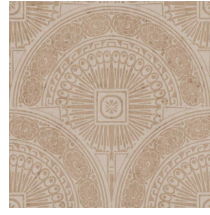

Colourways (5)

37600

37601

37602

37603

37604

View

More info? [Click here](#)

Order samples, calculate quantities, view instructional videos, download technical information and more:
www.arte-international.com

ARTE®

wallcoverings for the ultimate in refinement