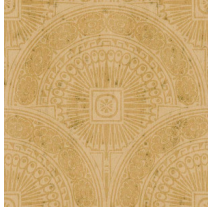

Technical specifications

Reference	<u>37603</u>
Product category	Exquisite
Composition	Metallic wallcovering on non-woven backing
Description	Wallcovering made of real metal foil with an oxidised effect and a print on matching tones
Dimensions	Width 90 cm (35.43"), sold by the linear metre/yard
Pattern repeat	Straight match 45 cm (17.72")
Remark	During production, the metal foil goes through an intensive process that was developed especially for this collection. It is coloured in such a way that the wallcovering takes on the nuances of an authentic metal look. Matching plains can be found in collection Metal X
Adhesive	Arte Clearpro or a good quality dispersion adhesive
How to paste	Moisten the product, paste the wall
Light resistance	Good lightfastness
How to remove	Strippable
Fire rating EU	B-s1, d0
Fire rating US	Class A
Maintenance	Washable
IMO Certified	 0493/22

Colourways (5)

37600

37601

37602

37603

37604

View

More info? [Click here](#)