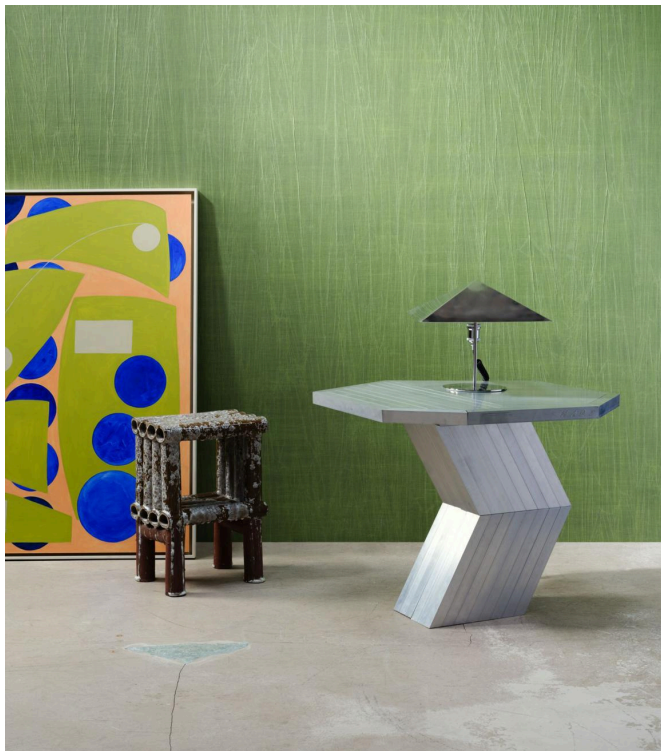

PYXIS

Collection Emblème

Story behind the collection

Arte has a long tradition of designing and manufacturing wallcoverings using the most unusual materials and innovative techniques. Combining bold patterns with a range of exceptional materials and cutting-edge techniques, this collection is nothing short of emblematic. Wood veneers, 3D textiles, and a high-gloss finish: each wallcovering in this collection will elevate your interior.

Technical specifications

Reference	<u>38000A</u> • Onyx
Product category	Exquisite
Composition	Non-woven wallcovering
Description	Pleated textile wallcovering with a matt finish
Dimensions	Width 90 cm (35.43"), sold by the linear metre/yard
Pattern repeat	Free match 0 cm (0.00")
Adhesive	Arte Clearpro or a good quality dispersion adhesive
How to paste	Paste the wall
Light resistance	Good lightfastness
How to remove	Strippable
Fire retardant EU	B-s1, d0
Fire retardant US	Class A
Maintenance	Washable
IMO Certified	