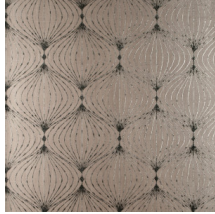

LYRA

Collection Noctis

Story behind the collection

'Noctis' is derived from the word 'nox', the Latin for 'night'.

Technical specifications

Reference	<u>38050</u>
Product category	Exquisite
Composition	Non-woven wallcovering
Description	Contemporary wallcovering on non-woven backing printed with metallic inks
Dimensions	Width 90 cm (35.43"), sold by the linear metre/yard
Pattern repeat	Straight match 32 cm (12.60")
Adhesive	Arte Clearpro or a good quality dispersion adhesive
How to paste	Paste the wall
Light resistance	Good lightfastness
How to remove	Strippable
Fire retardant EU	B-s1, d0
Fire retardant US	Class A
Maintenance	Washable
IMO Certified	

0493/22

Colourways (9)

38050

38051

38052

38053

38054

38055