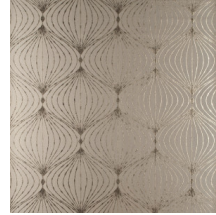

LYRA

Collection Noctis

Story behind the collection

'Noctis' is derived from the word 'nox', the Latin for 'night'.

Technical specifications

Reference	<u>38050</u>
Product category	Exquisite
Composition	Non-woven wallcovering
Description	Contemporary wallcovering on non-woven backing printed with metallic inks
Dimensions	Width 90 cm (35.43"), sold by the linear metre/yard
Pattern repeat	Straight match 32 cm (12.60")
Adhesive	Arte Clearpro or a good quality dispersion adhesive
How to paste	Paste the wall
Light resistance	Good lightfastness
How to remove	Strippable
Fire retardant EU	B-s1, d0
Fire retardant US	Class A
Maintenance	Washable
IMO Certified	

0493/22

Colourways (9)

38050

38051

38052

38053

38054

38055