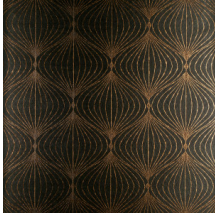

LYRA

Collection Noctis

Story behind the collection

'Noctis' is derived from the word 'nox', the Latin for 'night'.

Technical specifications

Reference	<u>38050</u>
Product category	Exquisite
Composition	Non-woven wallcovering
Description	Contemporary wallcovering on non-woven backing printed with metallic inks
Dimensions	Width 90 cm (35.43"), sold by the linear metre/yard
Pattern repeat	Straight match 32 cm (12.60")
Adhesive	Arte Clearpro or a good quality dispersion adhesive
How to paste	Paste the wall
Light resistance	Good lightfastness
How to remove	Strippable
Fire retardant EU	B-s1, d0
Fire retardant US	Class A
Maintenance	Washable
IMO Certified	

0493/22

Colourways (9)

38050

38051

38052

38053

38054

38055