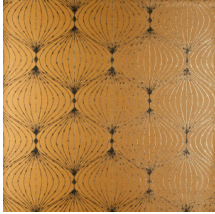

LYRA

Collection Noctis

Story behind the collection

'Noctis' is derived from the word 'nox', the Latin for 'night'.

Technical specifications

Reference	<u>38050</u>
Product category	Exquisite
Composition	Non-woven wallcovering
Description	Contemporary wallcovering on non-woven backing printed with metallic inks
Dimensions	Width 90 cm (35.43"), sold by the linear metre/yard
Pattern repeat	Straight match 32 cm (12.60")
Adhesive	Arte Clearpro or a good quality dispersion adhesive
How to paste	Paste the wall
Light resistance	Good lightfastness
How to remove	Strippable
Fire retardant EU	B-s1, d0
Fire retardant US	Class A
Maintenance	Washable
IMO Certified	

0493/22

Colourways (9)

38050

38051

38052

38053

38054

38055