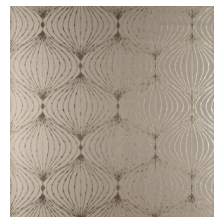

LYRA

Collection Noctis

Story behind the collection

'Noctis' is derived from the word 'nox', the Latin for 'night'.

Technical specifications

Reference	<u>38051</u>
Product category	Exquisite
Composition	Non-woven wallcovering
Description	Contemporary wallcovering on non-woven backing printed with metallic inks
Dimensions	Width 90 cm (35.43"), sold by the linear metre/yard
Pattern repeat	Straight match 32 cm (12.60")
Adhesive	Arte Clearpro or a good quality dispersion adhesive
How to paste	Paste the wall
Light resistance	Good lightfastness
How to remove	Strippable
Fire retardant EU	B-s1, d0
Fire retardant US	Class A
Maintenance	Washable
IMO Certified	

0493/22

Colourways (9)

38050

38051

38052

38053

38054

38055