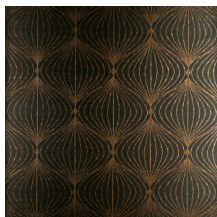

LYRA

Collection Noctis

Story behind the collection

'Noctis' is derived from the word 'nox', the Latin for 'night'.

Technical specifications

Reference	<u>38051</u>
Product category	Exquisite
Composition	Non-woven wallcovering
Description	Contemporary wallcovering on non-woven backing printed with metallic inks
Dimensions	Width 90 cm (35.43"), sold by the linear metre/yard
Pattern repeat	Straight match 32 cm (12.60")
Adhesive	Arte Clearpro or a good quality dispersion adhesive
How to paste	Paste the wall
Light resistance	Good lightfastness
How to remove	Strippable
Fire retardant EU	B-s1, d0
Fire retardant US	Class A
Maintenance	Washable
IMO Certified	

0493/22

Colourways (9)

38050

38051

38052

38053

38054

38055