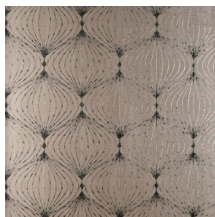

LYRA

Collection Noctis

Story behind the collection

'Noctis' is derived from the word 'nox', the Latin for 'night'.

Technical specifications

Reference	<u>38051</u>
Product category	Exquisite
Composition	Non-woven wallcovering
Description	Contemporary wallcovering on non-woven backing printed with metallic inks
Dimensions	Width 90 cm (35.43"), sold by the linear metre/yard
Pattern repeat	Straight match 32 cm (12.60")
Adhesive	Arte Clearpro or a good quality dispersion adhesive
How to paste	Paste the wall
Light resistance	Good lightfastness
How to remove	Strippable
Fire retardant EU	B-s1, d0
Fire retardant US	Class A
Maintenance	Washable
IMO Certified	

0493/22

Colourways (9)

38050

38051

38052

38053

38054

38055