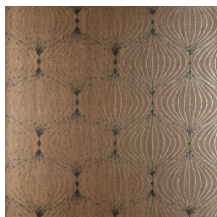

38058

More info? [Click here](#)

Order samples, calculate quantities, view instructional videos, download technical information and more:
www.arte-international.com

ARTE®

wallcoverings for the ultimate in refinement