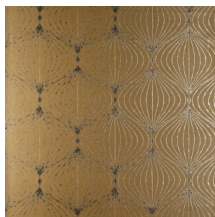

LYRA

Collection Noctis

Story behind the collection

'Noctis' is derived from the word 'nox', the Latin for 'night'.

Technical specifications

Reference	<u>38051</u>
Product category	Exquisite
Composition	Non-woven wallcovering
Description	Contemporary wallcovering on non-woven backing printed with metallic inks
Dimensions	Width 90 cm (35.43"), sold by the linear metre/yard
Pattern repeat	Straight match 32 cm (12.60")
Adhesive	Arte Clearpro or a good quality dispersion adhesive
How to paste	Paste the wall
Light resistance	Good lightfastness
How to remove	Strippable
Fire retardant EU	B-s1, d0
Fire retardant US	Class A
Maintenance	Washable
IMO Certified	

0493/22

Colourways (9)

38050

38051

38052

38053

38054

38055