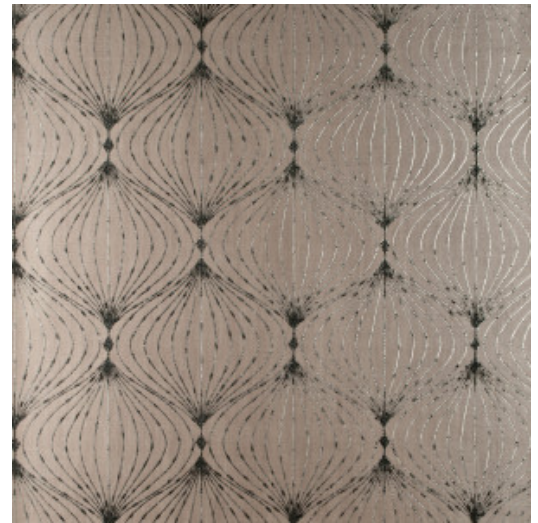

LYRA

Collection Noctis

Story behind the collection

'Noctis' is derived from the word 'nox', the Latin for 'night'.

Technical specifications

Reference	<u>38055</u>
Product category	Exquisite
Composition	Non-woven wallcovering
Description	Contemporary wallcovering on non-woven backing printed with metallic inks
Dimensions	Width 90 cm (35.43"), sold by the linear metre/yard
Pattern repeat	Straight match 32 cm (12.60")
Adhesive	Arte Clearpro or a good quality dispersion adhesive
How to paste	Paste the wall
Light resistance	Good lightfastness
How to remove	Strippable
Fire retardant EU	B-s1, d0
Fire retardant US	Class A
Maintenance	Washable
IMO Certified	

0493/22