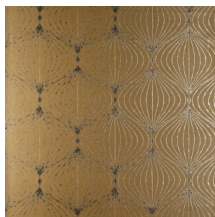

## Technical specifications

Reference	<u>38055</u>
Product category	Exquisite
Composition	Non-woven wallcovering
Description	Contemporary wallcovering on non-woven backing printed with metallic inks
Dimensions	Width 90 cm (35.43"), sold by the linear metre/yard
Pattern repeat	Straight match 32 cm (12.60")
Adhesive	Arte Clearpro or a good quality dispersion adhesive
How to paste	Paste the wall
Light resistance	Good lightfastness
How to remove	Strippable
Fire retardant EU	B-s1, d0
Fire retardant US	Class A
Maintenance	Washable
IMO Certified	

## Colourways (9)

38050

38051

38052

38053

38054

38055

38056