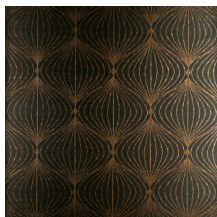

## Technical specifications

Reference	<u>38055</u>
Product category	Exquisite
Composition	Non-woven wallcovering
Description	Contemporary wallcovering on non-woven backing printed with metallic inks
Dimensions	Width 90 cm (35.43"), sold by the linear metre/yard
Pattern repeat	Straight match 32 cm (12.60")
Adhesive	Arte Clearpro or a good quality dispersion adhesive
How to paste	Paste the wall
Light resistance	Good lightfastness
How to remove	Strippable
Fire retardant EU	B-s1, d0
Fire retardant US	Class A
Maintenance	Washable
IMO Certified	

## Colourways (9)

38050

38051

38052

38053

38054

38055

38056