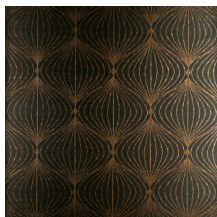

## Technical specifications

Reference	<u>38058</u>
Product category	Exquisite
Composition	Non-woven wallcovering
Description	Contemporary wallcovering on non-woven backing printed with metallic inks
Dimensions	Width 90 cm (35.43"), sold by the linear metre/yard
Pattern repeat	Straight match 32 cm (12.60")
Adhesive	Arte Clearpro or a good quality dispersion adhesive
How to paste	Paste the wall
Light resistance	Good lightfastness
How to remove	Strippable
Fire retardant EU	B-s1, d0
Fire retardant US	Class A
Maintenance	Washable
IMO Certified	

## Colourways (9)

38050

38051

38052

38053

38054

38055

38056