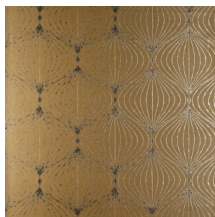

## Technical specifications

Reference	<u>38058</u>
Product category	Exquisite
Composition	Non-woven wallcovering
Description	Contemporary wallcovering on non-woven backing printed with metallic inks
Dimensions	Width 90 cm (35.43"), sold by the linear metre/yard
Pattern repeat	Straight match 32 cm (12.60")
Adhesive	Arte Clearpro or a good quality dispersion adhesive
How to paste	Paste the wall
Light resistance	Good lightfastness
How to remove	Strippable
Fire retardant EU	B-s1, d0
Fire retardant US	Class A
Maintenance	Washable
IMO Certified	

## Colourways (9)

38050

38051

38052

38053

38054

38055

38056