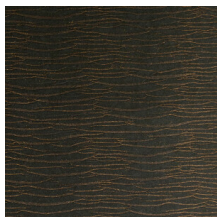

MIRA

Collection Noctis

Story behind the collection

'Noctis' is derived from the word 'nox', the Latin for 'night'.

Technical specifications

Reference	<u>38152</u>
Product category	Exquisite
Composition	Non-woven wallcovering
Description	Crushed wallcovering with compact folds running horizontally, like waves
Dimensions	Width 85 cm (33.46"), sold by the linear metre/yard
Pattern repeat	Free match 0 cm (0.00")
Adhesive	Arte Clearpro or a good quality dispersion adhesive
How to paste	Moisten the product, paste the wall
Light resistance	Good lightfastness
How to remove	Strippable
Fire retardant EU	B-s1, d0
Fire retardant US	Class A
Maintenance	Washable
IMO Certified	

0493/22

Colourways (8)

38150

38151

38152

38153

38154

38155