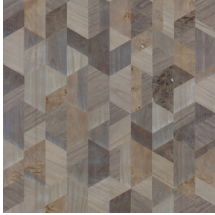

Colourways (5)

38200