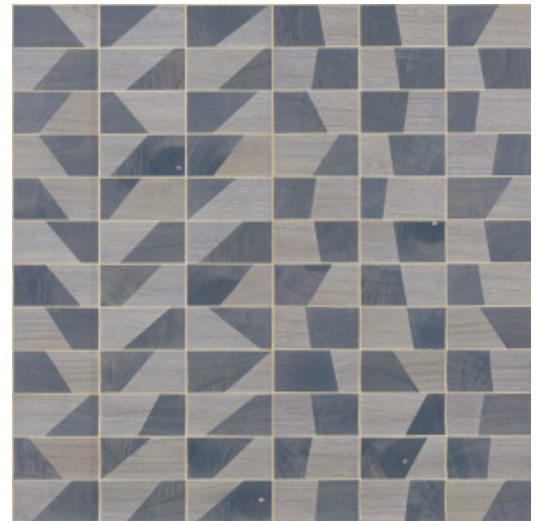

TRAPEZE

Collection Timber

Story behind the collection

Wood: an authentic, sophisticated and sustainable material. Its beauty lies in its simplicity and pure nature. With visible grains and traces of knots.

Technical specifications

Reference	<u>38210</u>
Product category	Couture
Composition	Natural wallcovering on non-woven backing
Description	Wallcovering made of Paulownia wood, with visible grains and traces of knots, inlaid on metal foil
Dimensions	Width 91.44 cm (36.00"), sold by the linear metre/yard
Pattern repeat	Free match 0 cm (0.00"), respecting the design height of 15 cm (5.91")
Adhesive	Arte Clearpro or a good quality dispersion adhesive
How to paste	Moisten the product, paste the wall
Light resistance	Good lightfastness
How to remove	Strippable
Fire retardant EU	B-s1, d0
Fire retardant US	Class A
Maintenance	Washable

Colourways (6)

38210

38211

38212

38213

38214

38215

View