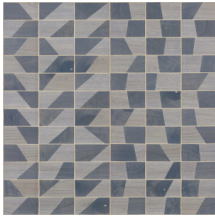

TRAPEZE

Collection Timber

Story behind the collection

Wood: an authentic, sophisticated and sustainable material. Its beauty lies in its simplicity and pure nature. With visible grains and traces of knots.

Technical specifications

Reference	<u>38210</u>
Product category	Couture
Composition	Natural wallcovering on non-woven backing
Description	Wallcovering made of Paulownia wood, with visible grains and traces of knots, inlaid on metal foil
Dimensions	Width 91.44 cm (36.00"), sold by the linear metre/yard
Pattern repeat	Free match 0 cm (0.00"), respecting the design height of 15 cm (5.91")
Adhesive	Arte Clearpro or a good quality dispersion adhesive
How to paste	Moisten the product, paste the wall
Light resistance	Good lightfastness
How to remove	Strippable
Fire retardant EU	B-s1, d0
Fire retardant US	Class A
Maintenance	Washable

Colourways (6)

38210

38211

38212

38213

38214

38215

View