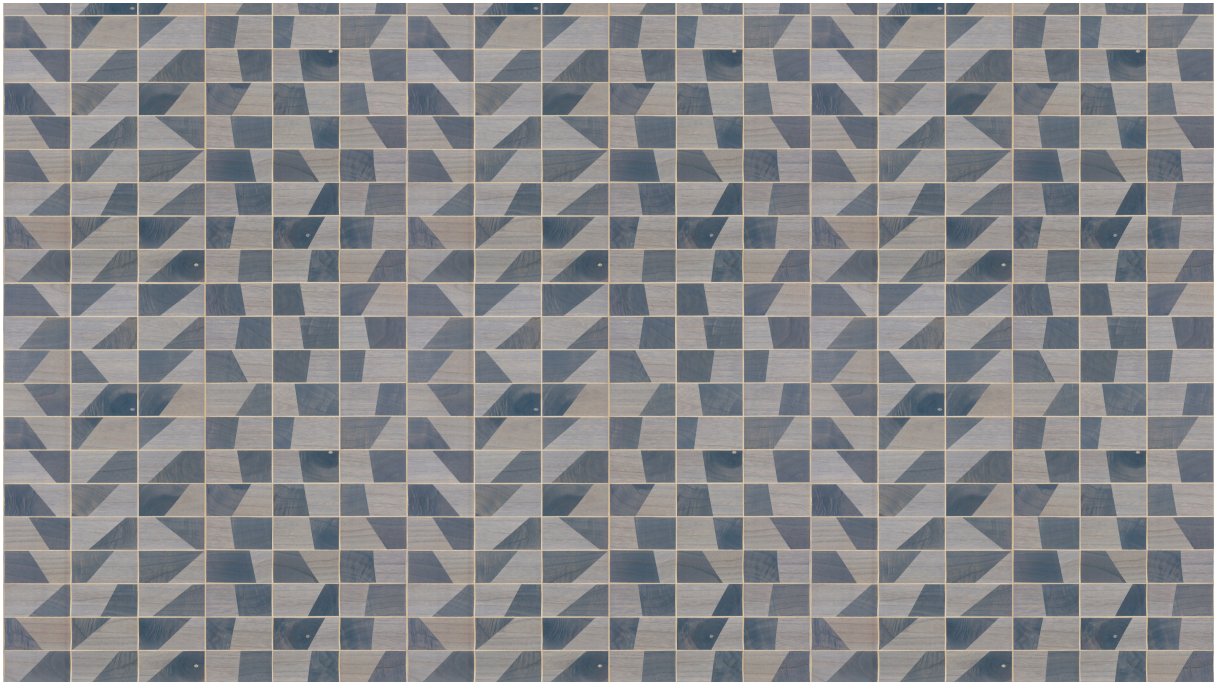

Technical specifications

Reference	<u>38210</u>
Product category	Couture
Composition	Natural wallcovering on non-woven backing
Description	Wallcovering made of Paulownia wood, with visible grains and traces of knots, inlaid on metal foil
Dimensions	Width 91.44 cm (36.00"), sold by the linear metre/yard
Pattern repeat	Free match 0 cm (0.00"), respecting the design height of 15 cm (5.91")
Adhesive	Arte Clearpro or a good quality dispersion adhesive
How to paste	Moisten the product, paste the wall
Light resistance	Good lightfastness
How to remove	Strippable
Fire retardant EU	B-s1, d0
Fire retardant US	Class A
Maintenance	Washable

Colourways (6)

38210

38211

38212

38213

38214

38215

View