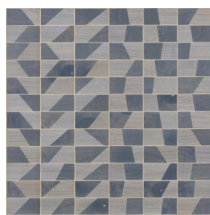

TRAPEZE

Collection Timber

Story behind the collection

Wood: an authentic, sophisticated and sustainable material. Its beauty lies in its simplicity and pure nature. With visible grains and traces of knots.

Technical specifications

| | |
|------------------|--|
| Reference | <u>38215</u> |
| Product category | Couture |
| Composition | Natural wallcovering on non-woven backing |
| Description | Wallcovering made of Paulownia wood, with visible grains and traces of knots, inlaid on metal foil |
| Dimensions | Width 91.44 cm (36.00"), sold by the linear metre/yard |
| Pattern repeat | Free match 0 cm (0.00"), respecting the design height of 15 cm (5.91") |
| Adhesive | Arte Clearpro or a good quality dispersion adhesive |
| How to paste | Moisten the product, paste the wall |
| Light resistance | Good lightfastness |
| How to remove | Strippable |
| Fire rating EU | B-s1, d0 |
| Fire rating US | Class A |
| Maintenance | Washable |

Colourways (6)

38210

38211

38212

38213

38214

38215

View