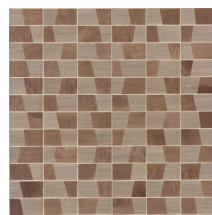

Technical specifications

| | |
|------------------|--|
| Reference | <u>38215</u> |
| Product category | Couture |
| Composition | Natural wallcovering on non-woven backing |
| Description | Wallcovering made of Paulownia wood, with visible grains and traces of knots, inlaid on metal foil |
| Dimensions | Width 91.44 cm (36.00"), sold by the linear metre/yard |
| Pattern repeat | Free match 0 cm (0.00"), respecting the design height of 15 cm (5.91") |
| Adhesive | Arte Clearpro or a good quality dispersion adhesive |
| How to paste | Moisten the product, paste the wall |
| Light resistance | Good lightfastness |
| How to remove | Strippable |
| Fire rating EU | B-s1, d0 |
| Fire rating US | Class A |
| Maintenance | Washable |

Colourways (6)

38210

38211

38212

38213

38214

38215

View