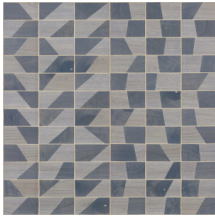

TRAPEZE

Collection Timber

Story behind the collection

Wood: an authentic, sophisticated and sustainable material. Its beauty lies in its simplicity and pure nature. With visible grains and traces of knots.

Technical specifications

Reference	<u>38215</u>
Product category	Couture
Composition	Natural wallcovering on non-woven backing
Description	Wallcovering made of Paulownia wood, with visible grains and traces of knots, inlaid on metal foil
Dimensions	Width 91.44 cm (36.00"), sold by the linear metre/yard
Pattern repeat	Free match 0 cm (0.00"), respecting the design height of 15 cm (5.91")
Adhesive	Arte Clearpro or a good quality dispersion adhesive
How to paste	Moisten the product, paste the wall
Light resistance	Good lightfastness
How to remove	Strippable
Fire retardant EU	B-s1, d0
Fire retardant US	Class A
Maintenance	Washable

Colourways (6)

38210

38211

38212

38213

38214

38215

View