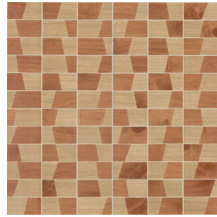

## Technical specifications

Reference	<u>38215</u>
Product category	Couture
Composition	Natural wallcovering on non-woven backing
Description	Wallcovering made of Paulownia wood, with visible grains and traces of knots, inlaid on metal foil
Dimensions	Width 91.44 cm (36.00"), sold by the linear metre/yard
Pattern repeat	Free match 0 cm (0.00"), respecting the design height of 15 cm (5.91")
Adhesive	Arte Clearpro or a good quality dispersion adhesive
How to paste	Moisten the product, paste the wall
Light resistance	Good lightfastness
How to remove	Strippable
Fire retardant EU	B-s1, d0
Fire retardant US	Class A
Maintenance	Washable

## Colourways (6)

38210

38211

38212

38213

38214

38215