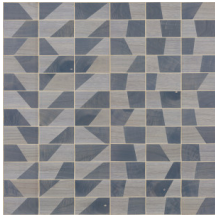

## Technical specifications

Reference	<u>38215</u>
Product category	Couture
Composition	Natural wallcovering on non-woven backing
Description	Wallcovering made of Paulownia wood, with visible grains and traces of knots, inlaid on metal foil
Dimensions	Width 91.44 cm (36.00"), sold by the linear metre/yard
Pattern repeat	Free match 0 cm (0.00"), respecting the design height of 15 cm (5.91")
Adhesive	Arte Clearpro or a good quality dispersion adhesive
How to paste	Moisten the product, paste the wall
Light resistance	Good lightfastness
How to remove	Strippable
Fire retardant EU	B-s1, d0
Fire retardant US	Class A
Maintenance	Washable

## Colourways (6)

38210

38211

38212

38213

38214

38215