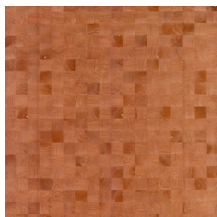

GRAIN

Collection Timber

Story behind the collection

Wood: an authentic, sophisticated and sustainable material. Its beauty lies in its simplicity and pure nature. With visible grains and traces of knots.

Technical specifications

Reference	<u>38220</u>
Product category	Couture
Composition	Natural wallcovering on non-woven backing
Description	Wallcovering made of Paulownia wood, with visible grains and traces of knots
Dimensions	Width 91.44 cm (36.00"), sold by the linear metre/yard
Pattern repeat	Free match 0 cm (0.00"), respecting the design height of 5 cm (1.97")
Adhesive	Arte Clearpro or a good quality dispersion adhesive
How to paste	Moisten the product, paste the wall
Light resistance	Good lightfastness
How to remove	Strippable
Fire retardant EU	B-s1, d0
Fire retardant US	Class A
Maintenance	Washable

Colourways (12)

38220

38221

38222

38223

38224

38225

38226