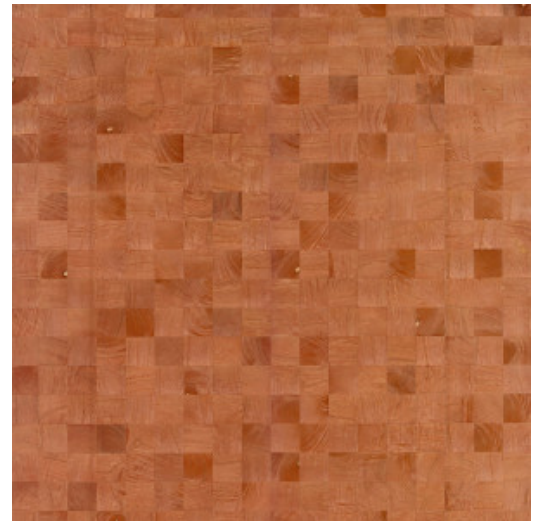

GRAIN

Collection Timber

Story behind the collection

Wood: an authentic, sophisticated and sustainable material. Its beauty lies in its simplicity and pure nature. With visible grains and traces of knots.

Technical specifications

Reference	<u>38220</u>
Product category	Couture
Composition	Natural wallcovering on non-woven backing
Description	Wallcovering made of Paulownia wood, with visible grains and traces of knots
Dimensions	Width 91.44 cm (36.00"), sold by the linear metre/yard
Pattern repeat	Free match 0 cm (0.00"), respecting the design height of 5 cm (1.97")
Adhesive	Arte Clearpro or a good quality dispersion adhesive
How to paste	Moisten the product, paste the wall
Light resistance	Good lightfastness
How to remove	Strippable
Fire retardant EU	B-s1, d0
Fire retardant US	Class A
Maintenance	Washable

Colourways (12)

38220

38221

38222

38223

38224

38225

38226