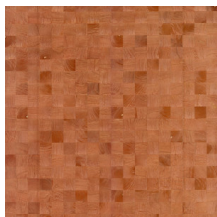

## Story behind the collection

Wood: an authentic, sophisticated and sustainable material. Its beauty lies in its simplicity and pure nature. With visible grains and traces of knots.

## Technical specifications

Reference	<u>38223</u>
Product category	Couture
Composition	Natural wallcovering on non-woven backing
Description	Wallcovering made of Paulownia wood, with visible grains and traces of knots
Dimensions	Width 91.44 cm (36.00"), sold by the linear metre/yard
Pattern repeat	Free match 0 cm (0.00"), respecting the design height of 5 cm (1.97")
Adhesive	Arte Clearpro or a good quality dispersion adhesive
How to paste	Moisten the product, paste the wall
Light resistance	Good lightfastness
How to remove	Strippable
Fire retardant EU	B-s1, d0
Fire retardant US	Class A
Maintenance	Washable

## Colourways (12)

38220

38221

38222

38223

38224

38225

38226