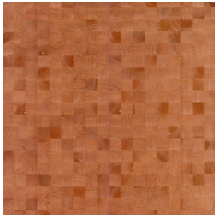

GRAIN

Collection Timber

Story behind the collection

Wood: an authentic, sophisticated and sustainable material. Its beauty lies in its simplicity and pure nature. With visible grains and traces of knots.

Technical specifications

Reference	<u>38223</u>
Product category	Couture
Composition	Natural wallcovering on non-woven backing
Description	Wallcovering made of Paulownia wood, with visible grains and traces of knots
Dimensions	Width 91.44 cm (36.00"), sold by the linear metre/yard
Pattern repeat	Free match 0 cm (0.00"), respecting the design height of 5 cm (1.97")
Adhesive	Arte Clearpro or a good quality dispersion adhesive
How to paste	Moisten the product, paste the wall
Light resistance	Good lightfastness
How to remove	Strippable
Fire retardant EU	B-s1, d0
Fire retardant US	Class A
Maintenance	Washable

Colourways (12)

38220

38221

38222

38223

38224

38225

38226