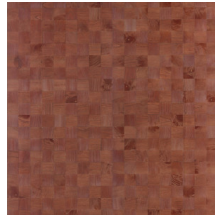

GRAIN

Collection Timber

Story behind the collection

Wood: an authentic, sophisticated and sustainable material. Its beauty lies in its simplicity and pure nature. With visible grains and traces of knots.

Technical specifications

Reference	<u>38223</u>
Product category	Couture
Composition	Natural wallcovering on non-woven backing
Description	Wallcovering made of Paulownia wood, with visible grains and traces of knots
Dimensions	Width 91.44 cm (36.00"), sold by the linear metre/yard
Pattern repeat	Free match 0 cm (0.00"), respecting the design height of 5 cm (1.97")
Adhesive	Arte Clearpro or a good quality dispersion adhesive
How to paste	Moisten the product, paste the wall
Light resistance	Good lightfastness
How to remove	Strippable
Fire retardant EU	B-s1, d0
Fire retardant US	Class A
Maintenance	Washable

Colourways (12)

38220

38221

38222

38223

38224

38225

38226