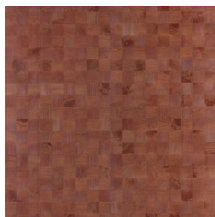

## Technical specifications

Reference	<u>38223</u>
Product category	Couture
Composition	Natural wallcovering on non-woven backing
Description	Wallcovering made of Paulownia wood, with visible grains and traces of knots
Dimensions	Width 91.44 cm (36.00"), sold by the linear metre/yard
Pattern repeat	Free match 0 cm (0.00"), respecting the design height of 5 cm (1.97")
Adhesive	Arte Clearpro or a good quality dispersion adhesive
How to paste	Moisten the product, paste the wall
Light resistance	Good lightfastness
How to remove	Strippable
Fire retardant EU	B-s1, d0
Fire retardant US	Class A
Maintenance	Washable

## Colourways (12)

38220

38221

38222

38223

38224

38225

38226