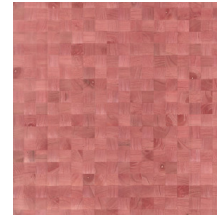

Technical specifications

Reference	<u>38223</u>
Product category	Couture
Composition	Natural wallcovering on non-woven backing
Description	Wallcovering made of Paulownia wood, with visible grains and traces of knots
Dimensions	Width 91.44 cm (36.00"), sold by the linear metre/yard
Pattern repeat	Free match 0 cm (0.00"), respecting the design height of 5 cm (1.97")
Adhesive	Arte Clearpro or a good quality dispersion adhesive
How to paste	Moisten the product, paste the wall
Light resistance	Good lightfastness
How to remove	Strippable
Fire retardant EU	B-s1, d0
Fire retardant US	Class A
Maintenance	Washable

Colourways (12)

38220

38221

38222

38223

38224

38225

38226