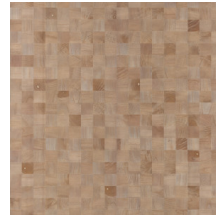

GRAIN

Collection Timber

Story behind the collection

Wood: an authentic, sophisticated and sustainable material. Its beauty lies in its simplicity and pure nature. With visible grains and traces of knots.

Technical specifications

Reference	<u>38223</u>
Product category	Couture
Composition	Natural wallcovering on non-woven backing
Description	Wallcovering made of Paulownia wood, with visible grains and traces of knots
Dimensions	Width 91.44 cm (36.00"), sold by the linear metre/yard
Pattern repeat	Free match 0 cm (0.00"), respecting the design height of 5 cm (1.97")
Adhesive	Arte Clearpro or a good quality dispersion adhesive
How to paste	Moisten the product, paste the wall
Light resistance	Good lightfastness
How to remove	Strippable
Fire retardant EU	B-s1, d0
Fire retardant US	Class A
Maintenance	Washable

Colourways (12)

38220

38221

38222

38223

38224

38225

38226