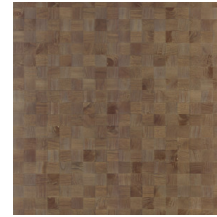

Technical specifications

Reference	<u>38223</u>
Product category	Couture
Composition	Natural wallcovering on non-woven backing
Description	Wallcovering made of Paulownia wood, with visible grains and traces of knots
Dimensions	Width 91.44 cm (36.00"), sold by the linear metre/yard
Pattern repeat	Free match 0 cm (0.00"), respecting the design height of 5 cm (1.97")
Adhesive	Arte Clearpro or a good quality dispersion adhesive
How to paste	Moisten the product, paste the wall
Light resistance	Good lightfastness
How to remove	Strippable
Fire retardant EU	B-s1, d0
Fire retardant US	Class A
Maintenance	Washable

Colourways (12)

38220

38221

38222

38223

38224

38225

38226