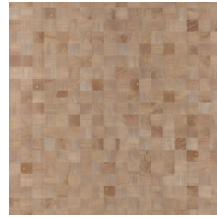

GRAIN

Collection Timber

Story behind the collection

Wood: an authentic, sophisticated and sustainable material. Its beauty lies in its simplicity and pure nature. With visible grains and traces of knots.

Technical specifications

Reference	<u>38226</u>
Product category	Couture
Composition	Natural wallcovering on non-woven backing
Description	Wallcovering made of Paulownia wood, with visible grains and traces of knots
Dimensions	Width 91.44 cm (36.00"), sold by the linear metre/yard
Pattern repeat	Free match 0 cm (0.00"), respecting the design height of 5 cm (1.97")
Adhesive	Arte Clearpro or a good quality dispersion adhesive
How to paste	Moisten the product, paste the wall
Light resistance	Good lightfastness
How to remove	Strippable
Fire retardant EU	B-s1, d0
Fire retardant US	Class A
Maintenance	Washable

Colourways (12)

38220

38221

38222

38223

38224

38225

38226