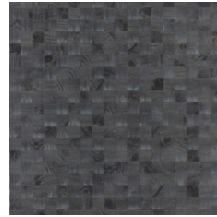

Technical specifications

Reference	<u>38226</u>
Product category	Couture
Composition	Natural wallcovering on non-woven backing
Description	Wallcovering made of Paulownia wood, with visible grains and traces of knots
Dimensions	Width 91.44 cm (36.00"), sold by the linear metre/yard
Pattern repeat	Free match 0 cm (0.00"), respecting the design height of 5 cm (1.97")
Adhesive	Arte Clearpro or a good quality dispersion adhesive
How to paste	Moisten the product, paste the wall
Light resistance	Good lightfastness
How to remove	Strippable
Fire retardant EU	B-s1, d0
Fire retardant US	Class A
Maintenance	Washable

Colourways (12)

38220

38221

38222

38223

38224

38225

38226