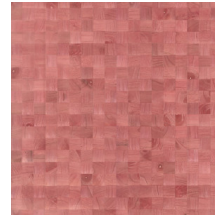

Technical specifications

Reference	<u>38226</u>
Product category	Couture
Composition	Natural wallcovering on non-woven backing
Description	Wallcovering made of Paulownia wood, with visible grains and traces of knots
Dimensions	Width 91.44 cm (36.00"), sold by the linear metre/yard
Pattern repeat	Free match 0 cm (0.00"), respecting the design height of 5 cm (1.97")
Adhesive	Arte Clearpro or a good quality dispersion adhesive
How to paste	Moisten the product, paste the wall
Light resistance	Good lightfastness
How to remove	Strippable
Fire retardant EU	B-s1, d0
Fire retardant US	Class A
Maintenance	Washable

Colourways (12)

38220

38221

38222

38223

38224

38225

38226