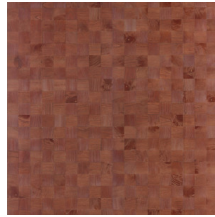

GRAIN

Collection Timber

Story behind the collection

Wood: an authentic, sophisticated and sustainable material. Its beauty lies in its simplicity and pure nature. With visible grains and traces of knots.

Technical specifications

Reference	<u>38226</u>
Product category	Couture
Composition	Natural wallcovering on non-woven backing
Description	Wallcovering made of Paulownia wood, with visible grains and traces of knots
Dimensions	Width 91.44 cm (36.00"), sold by the linear metre/yard
Pattern repeat	Free match 0 cm (0.00"), respecting the design height of 5 cm (1.97")
Adhesive	Arte Clearpro or a good quality dispersion adhesive
How to paste	Moisten the product, paste the wall
Light resistance	Good lightfastness
How to remove	Strippable
Fire retardant EU	B-s1, d0
Fire retardant US	Class A
Maintenance	Washable

Colourways (12)

38220

38221

38222

38223

38224

38225

38226