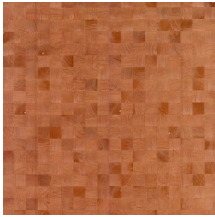

GRAIN

Collection Timber

Story behind the collection

Wood: an authentic, sophisticated and sustainable material. Its beauty lies in its simplicity and pure nature. With visible grains and traces of knots.

Technical specifications

Reference	<u>38226</u>
Product category	Couture
Composition	Natural wallcovering on non-woven backing
Description	Wallcovering made of Paulownia wood, with visible grains and traces of knots
Dimensions	Width 91.44 cm (36.00"), sold by the linear metre/yard
Pattern repeat	Free match 0 cm (0.00"), respecting the design height of 5 cm (1.97")
Adhesive	Arte Clearpro or a good quality dispersion adhesive
How to paste	Moisten the product, paste the wall
Light resistance	Good lightfastness
How to remove	Strippable
Fire retardant EU	B-s1, d0
Fire retardant US	Class A
Maintenance	Washable

Colourways (12)

38220

38221

38222

38223

38224

38225

38226