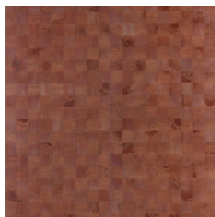

GRAIN

Collection Timber

Story behind the collection

Wood: an authentic, sophisticated and sustainable material. Its beauty lies in its simplicity and pure nature. With visible grains and traces of knots.

Technical specifications

Reference	<u>38227</u>
Product category	Couture
Composition	Natural wallcovering on non-woven backing
Description	Wallcovering made of Paulownia wood, with visible grains and traces of knots
Dimensions	Width 91.44 cm (36.00"), sold by the linear metre/yard
Pattern repeat	Free match 0 cm (0.00"), respecting the design height of 5 cm (1.97")
Adhesive	Arte Clearpro or a good quality dispersion adhesive
How to paste	Moisten the product, paste the wall
Light resistance	Good lightfastness
How to remove	Strippable
Fire retardant EU	B-s1, d0
Fire retardant US	Class A
Maintenance	Washable

Colourways (12)

38220

38221

38222

38223

38224

38225

38226