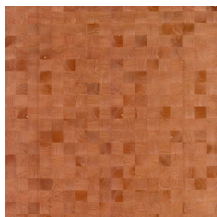

GRAIN

Collection Timber

Story behind the collection

Wood: an authentic, sophisticated and sustainable material. Its beauty lies in its simplicity and pure nature. With visible grains and traces of knots.

Technical specifications

Reference	<u>38227</u>
Product category	Couture
Composition	Natural wallcovering on non-woven backing
Description	Wallcovering made of Paulownia wood, with visible grains and traces of knots
Dimensions	Width 91.44 cm (36.00"), sold by the linear metre/yard
Pattern repeat	Free match 0 cm (0.00"), respecting the design height of 5 cm (1.97")
Adhesive	Arte Clearpro or a good quality dispersion adhesive
How to paste	Moisten the product, paste the wall
Light resistance	Good lightfastness
How to remove	Strippable
Fire retardant EU	B-s1, d0
Fire retardant US	Class A
Maintenance	Washable

Colourways (12)

38220

38221

38222

38223

38224

38225

38226