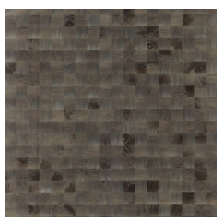

Colourways (12)

38220

38221

38222

38223

38224

38225

38226

38227

38228

38229

38230

38231

More info? [Click here](#)

Order samples, calculate quantities, view instructional videos, download technical information and more:
www.arte-international.com

ARTE®

wallcoverings for the ultimate in refinement