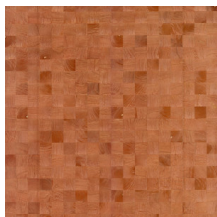

GRAIN

Collection Timber

Story behind the collection

Wood: an authentic, sophisticated and sustainable material. Its beauty lies in its simplicity and pure nature. With visible grains and traces of knots.

Technical specifications

Reference	<u>38228</u>
Product category	Couture
Composition	Natural wallcovering on non-woven backing
Description	Wallcovering made of Paulownia wood, with visible grains and traces of knots
Dimensions	Width 91.44 cm (36.00"), sold by the linear metre/yard
Pattern repeat	Free match 0 cm (0.00"), respecting the design height of 5 cm (1.97")
Adhesive	Arte Clearpro or a good quality dispersion adhesive
How to paste	Moisten the product, paste the wall
Light resistance	Good lightfastness
How to remove	Strippable
Fire retardant EU	B-s1, d0
Fire retardant US	Class A
Maintenance	Washable

Colourways (12)

38220

38221

38222

38223

38224

38225

38226