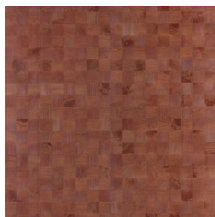

GRAIN

Collection Timber

Story behind the collection

Wood: an authentic, sophisticated and sustainable material. Its beauty lies in its simplicity and pure nature. With visible grains and traces of knots.

Technical specifications

Reference	<u>38228</u>
Product category	Couture
Composition	Natural wallcovering on non-woven backing
Description	Wallcovering made of Paulownia wood, with visible grains and traces of knots
Dimensions	Width 91.44 cm (36.00"), sold by the linear metre/yard
Pattern repeat	Free match 0 cm (0.00"), respecting the design height of 5 cm (1.97")
Adhesive	Arte Clearpro or a good quality dispersion adhesive
How to paste	Moisten the product, paste the wall
Light resistance	Good lightfastness
How to remove	Strippable
Fire retardant EU	B-s1, d0
Fire retardant US	Class A
Maintenance	Washable

Colourways (12)

38220

38221

38222

38223

38224

38225

38226