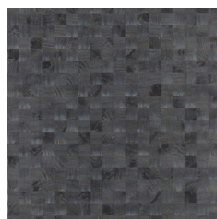

Technical specifications

Reference	<u>38228</u>
Product category	Couture
Composition	Natural wallcovering on non-woven backing
Description	Wallcovering made of Paulownia wood, with visible grains and traces of knots
Dimensions	Width 91.44 cm (36.00"), sold by the linear metre/yard
Pattern repeat	Free match 0 cm (0.00"), respecting the design height of 5 cm (1.97")
Adhesive	Arte Clearpro or a good quality dispersion adhesive
How to paste	Moisten the product, paste the wall
Light resistance	Good lightfastness
How to remove	Strippable
Fire retardant EU	B-s1, d0
Fire retardant US	Class A
Maintenance	Washable

Colourways (12)

38220

38221

38222

38223

38224

38225

38226