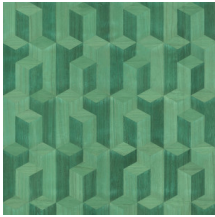

ELEMENTS

Collection Timber

Story behind the collection

Wood: an authentic, sophisticated and sustainable material. Its beauty lies in its simplicity and pure nature. With visible grains and traces of knots.

Technical specifications

Reference	<u>38240</u>
Product category	Couture
Composition	Natural wallcovering on non-woven backing
Description	Wallcovering made of Paulownia wood, with visible grains and traces of knots
Dimensions	Width 91.44 cm (36.00"), sold by the linear metre/yard
Pattern repeat	Straight match 45 cm (17.72")
Adhesive	Arte Clearpro or a good quality dispersion adhesive
How to paste	Moisten the product, paste the wall
Light resistance	Good lightfastness
How to remove	Strippable
Fire retardant EU	B-s1, d0
Fire retardant US	Class A
Maintenance	Washable

Colourways (5)

38240

38241

38242

38243

38244

View

More info? [Click here](#)