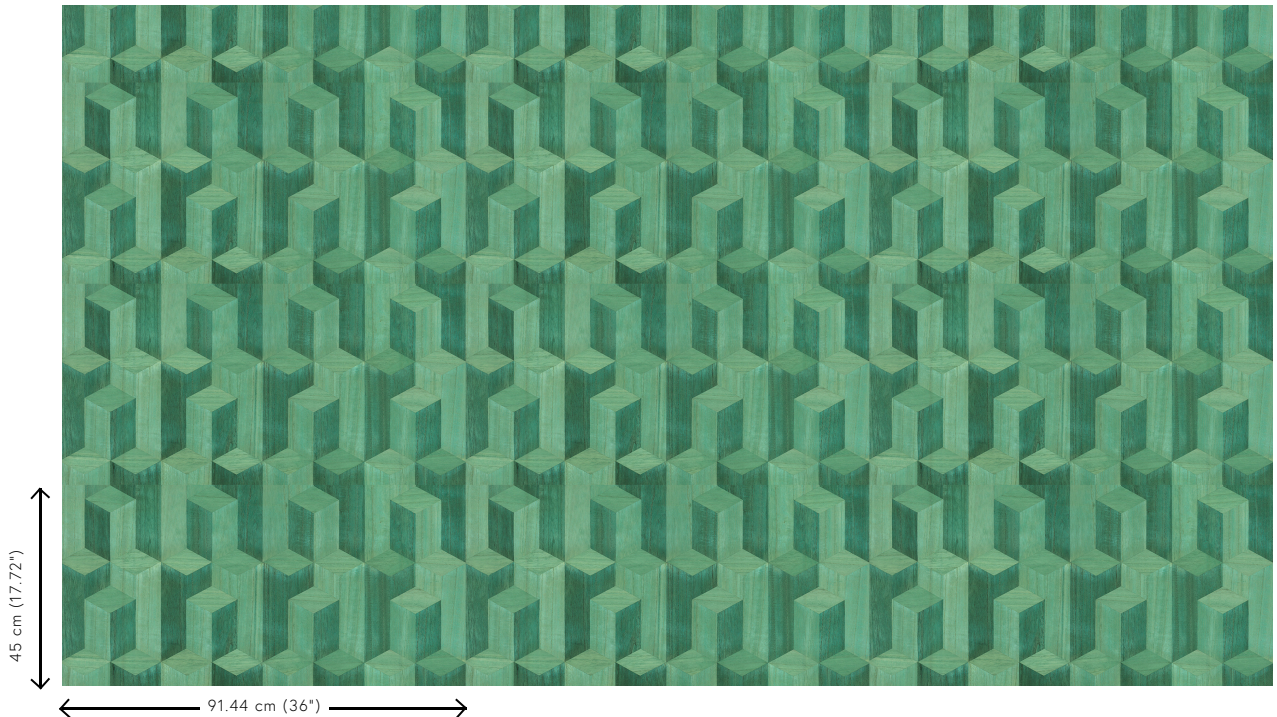

Technical specifications

Reference	<u>38240</u>
Product category	Couture
Composition	Natural wallcovering on non-woven backing
Description	Wallcovering made of Paulownia wood, with visible grains and traces of knots
Dimensions	Width 91.44 cm (36.00"), sold by the linear metre/yard
Pattern repeat	Straight match 45 cm (17.72")
Adhesive	Arte Clearpro or a good quality dispersion adhesive
How to paste	Moisten the product, paste the wall
Light resistance	Good lightfastness
How to remove	Strippable
Fire retardant EU	B-s1, d0
Fire retardant US	Class A
Maintenance	Washable

Colourways (5)

38240

38241

38242

38243

38244

View

More info? [Click here](#)