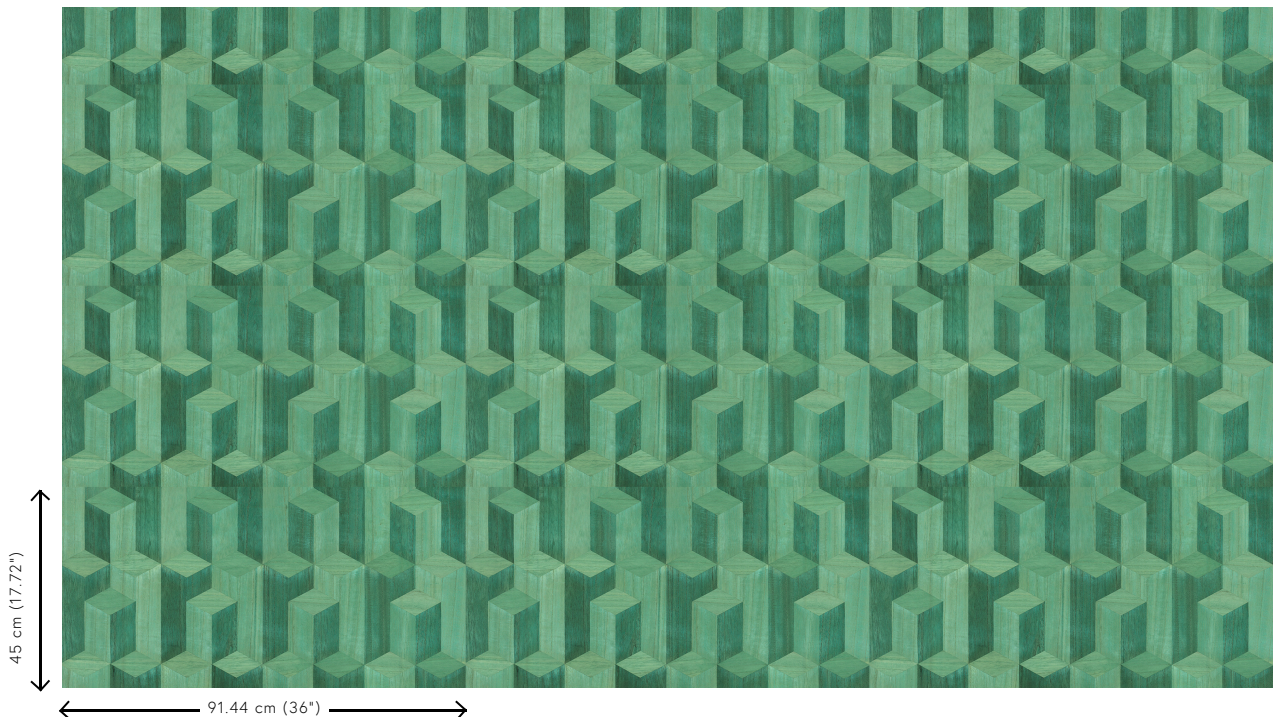

Technical specifications

Reference	<u>38240</u>
Product category	Couture
Composition	Natural wallcovering on non-woven backing
Description	Wallcovering made of Paulownia wood, with visible grains and traces of knots
Dimensions	Width 91.44 cm (36.00"), sold by the linear metre/yard
Pattern repeat	Straight match 45 cm (17.72")
Adhesive	Arte Clearpro or a good quality dispersion adhesive
How to paste	Moisten the product, paste the wall
Light resistance	Good lightfastness
How to remove	Strippable
Fire retardant EU	B-s1, d0
Fire retardant US	Class A
Maintenance	Washable

Colourways (5)

38240

38241

38242

38243

38244

View

More info? [Click here](#)