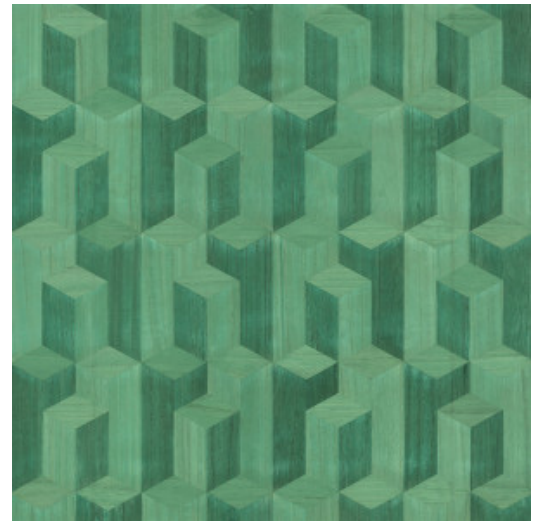

ELEMENTS

Collection Timber

Story behind the collection

Wood: an authentic, sophisticated and sustainable material. Its beauty lies in its simplicity and pure nature. With visible grains and traces of knots.

Technical specifications

Reference	<u>38240</u>
Product category	Couture
Composition	Natural wallcovering on non-woven backing
Description	Wallcovering made of Paulownia wood, with visible grains and traces of knots
Dimensions	Width 91.44 cm (36.00"), sold by the linear metre/yard
Pattern repeat	Straight match 45 cm (17.72")
Adhesive	Arte Clearpro or a good quality dispersion adhesive
How to paste	Moisten the product, paste the wall
Light resistance	Good lightfastness
How to remove	Strippable
Fire retardant EU	B-s1, d0
Fire retardant US	Class A
Maintenance	Washable

Colourways (5)

38240

38241

38242

38243

38244

View

More info? [Click here](#)