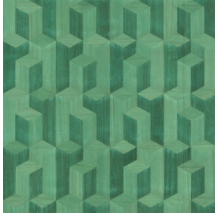

ELEMENTS

Collection Timber

Story behind the collection

Wood: an authentic, sophisticated and sustainable material. Its beauty lies in its simplicity and pure nature. With visible grains and traces of knots.

Technical specifications

Reference	<u>38240</u>
Product category	Couture
Composition	Natural wallcovering on non-woven backing
Description	Wallcovering made of Paulownia wood, with visible grains and traces of knots
Dimensions	Width 91.44 cm (36.00"), sold by the linear metre/yard
Pattern repeat	Straight match 45 cm (17.72")
Adhesive	Arte Clearpro or a good quality dispersion adhesive
How to paste	Moisten the product, paste the wall
Light resistance	Good lightfastness
How to remove	Strippable
Fire retardant EU	B-s1, d0
Fire retardant US	Class A
Maintenance	Washable

Colourways (5)

38240

38241

38242

38243

38244

View

More info? [Click here](#)