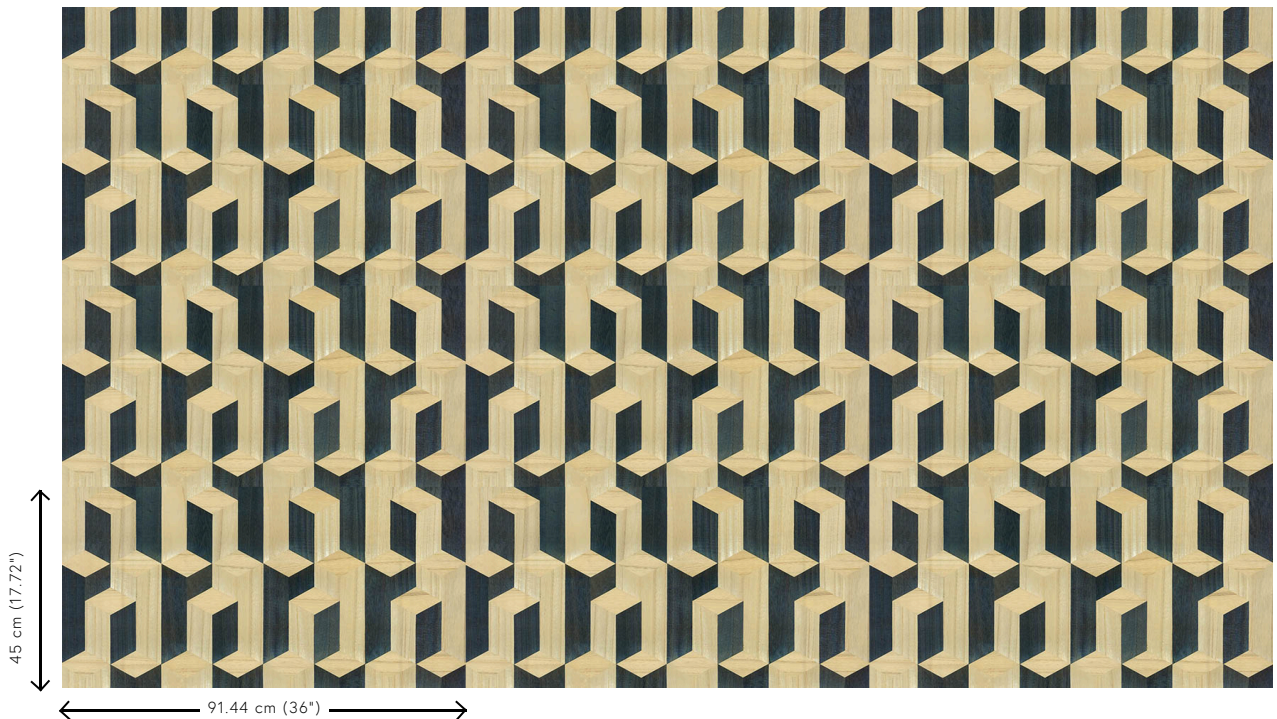

Colourways (5)

38240

38241

38242

38243

38244

View

More info? [Click here](#)

Order samples, calculate quantities, view instructional videos, download technical information and more:
www.arte-international.com

ARTE®

wallcoverings for the ultimate in refinement