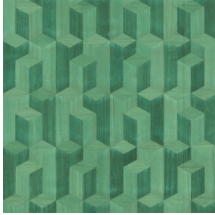

Colourways (5)

38240