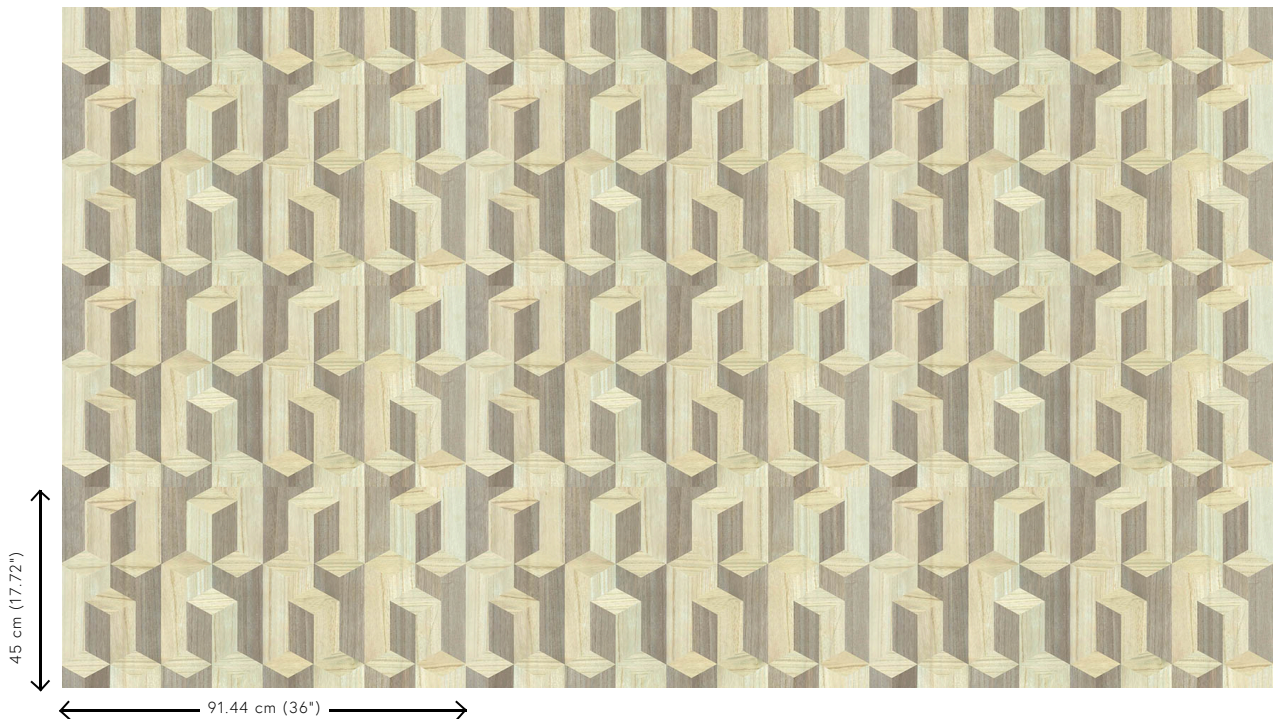

Technical specifications

Reference	<u>38243</u>
Product category	Couture
Composition	Natural wallcovering on non-woven backing
Description	Wallcovering made of Paulownia wood, with visible grains and traces of knots
Dimensions	Width 91.44 cm (36.00"), sold by the linear metre/yard
Pattern repeat	Straight match 45 cm (17.72")
Adhesive	Arte Clearpro or a good quality dispersion adhesive
How to paste	Moisten the product, paste the wall
Light resistance	Good lightfastness
How to remove	Strippable
Fire retardant EU	B-s1, d0
Fire retardant US	Class A
Maintenance	Washable

Colourways (5)

38240

38241

38242

38243

38244

View

More info? [Click here](#)