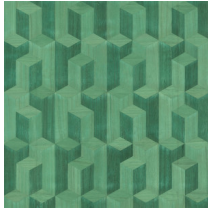

Colourways (5)

38240