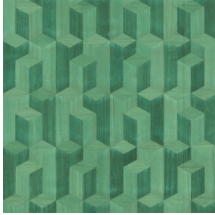

ELEMENTS

Collection Timber

Story behind the collection

Wood: an authentic, sophisticated and sustainable material. Its beauty lies in its simplicity and pure nature. With visible grains and traces of knots.

Technical specifications

Reference	<u>38243</u>
Product category	Couture
Composition	Natural wallcovering on non-woven backing
Description	Wallcovering made of Paulownia wood, with visible grains and traces of knots
Dimensions	Width 91.44 cm (36.00"), sold by the linear metre/yard
Pattern repeat	Straight match 45 cm (17.72")
Adhesive	Arte Clearpro or a good quality dispersion adhesive
How to paste	Moisten the product, paste the wall
Light resistance	Good lightfastness
How to remove	Strippable
Fire retardant EU	B-s1, d0
Fire retardant US	Class A
Maintenance	Washable

Colourways (5)

38240

38241

38242

38243

38244

View

More info? [Click here](#)