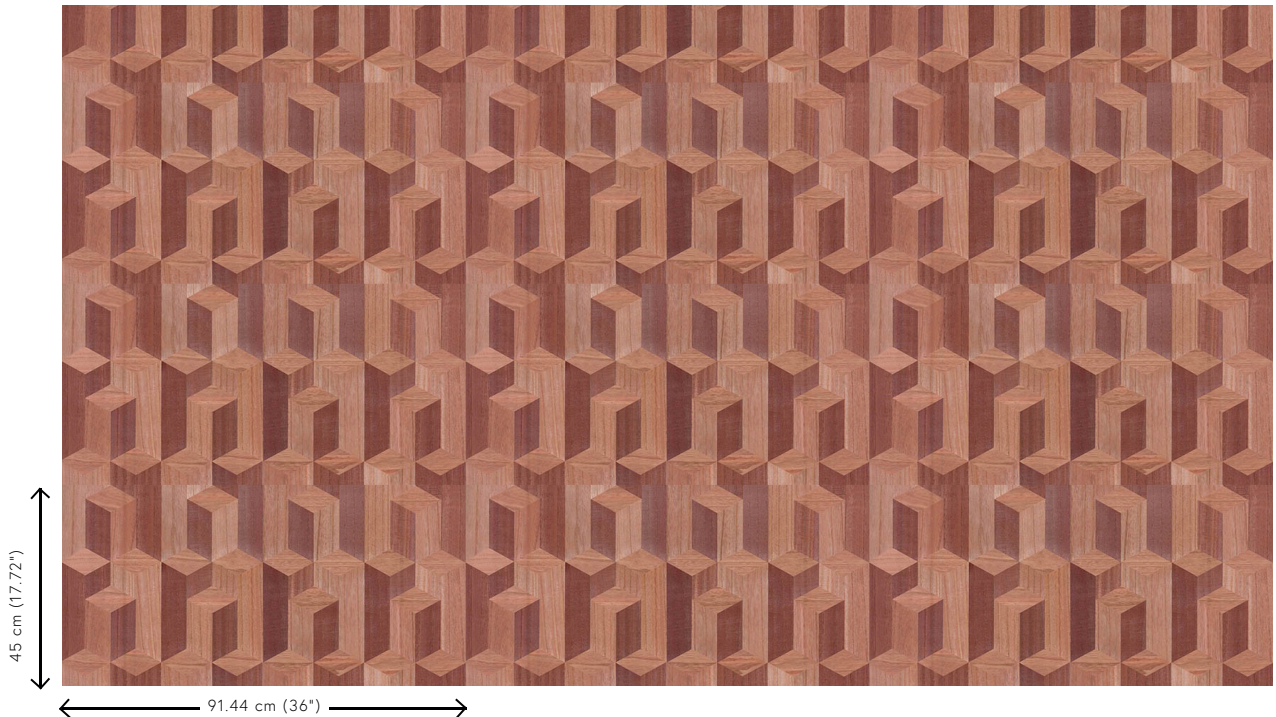

Technical specifications

Reference	<u>38244</u>
Product category	Couture
Composition	Natural wallcovering on non-woven backing
Description	Wallcovering made of Paulownia wood, with visible grains and traces of knots
Dimensions	Width 91.44 cm (36.00"), sold by the linear metre/yard
Pattern repeat	Straight match 45 cm (17.72")
Adhesive	Arte Clearpro or a good quality dispersion adhesive
How to paste	Moisten the product, paste the wall
Light resistance	Good lightfastness
How to remove	Strippable
Fire retardant EU	B-s1, d0
Fire retardant US	Class A
Maintenance	Washable

Colourways (5)

38240

38241

38242

38243

38244

View

More info? [Click here](#)