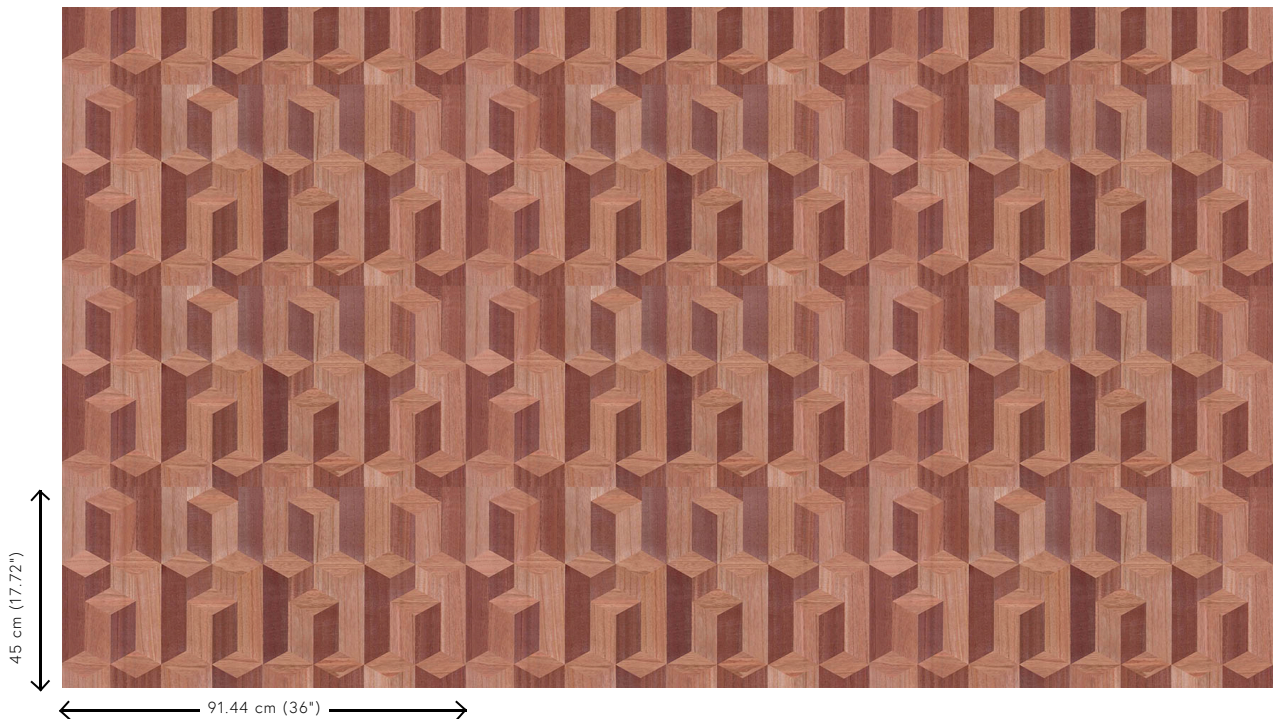

Technical specifications

Reference	<u>38244</u>
Product category	Couture
Composition	Natural wallcovering on non-woven backing
Description	Wallcovering made of Paulownia wood, with visible grains and traces of knots
Dimensions	Width 91.44 cm (36.00"), sold by the linear metre/yard
Pattern repeat	Straight match 45 cm (17.72")
Adhesive	Arte Clearpro or a good quality dispersion adhesive
How to paste	Moisten the product, paste the wall
Light resistance	Good lightfastness
How to remove	Strippable
Fire retardant EU	B-s1, d0
Fire retardant US	Class A
Maintenance	Washable

Colourways (5)

38240

38241

38242

38243

38244

View

More info? [Click here](#)