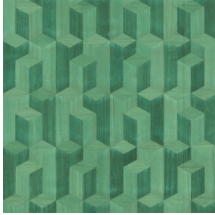

ELEMENTS

Collection Timber

Story behind the collection

Wood: an authentic, sophisticated and sustainable material. Its beauty lies in its simplicity and pure nature. With visible grains and traces of knots.

Technical specifications

Reference	<u>38244</u>
Product category	Couture
Composition	Natural wallcovering on non-woven backing
Description	Wallcovering made of Paulownia wood, with visible grains and traces of knots
Dimensions	Width 91.44 cm (36.00"), sold by the linear metre/yard
Pattern repeat	Straight match 45 cm (17.72")
Adhesive	Arte Clearpro or a good quality dispersion adhesive
How to paste	Moisten the product, paste the wall
Light resistance	Good lightfastness
How to remove	Strippable
Fire retardant EU	B-s1, d0
Fire retardant US	Class A
Maintenance	Washable

Colourways (5)

38240

38241

38242

38243

38244

View

More info? [Click here](#)