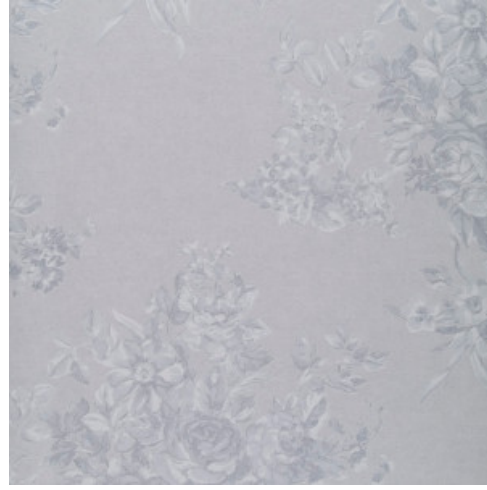

Colourways (4)

40081

More info? [Click here](#)

Order samples, calculate quantities, view instructional videos, download technical information and more:
www.arte-international.com

ARTE®

wallcoverings for the ultimate in refinement