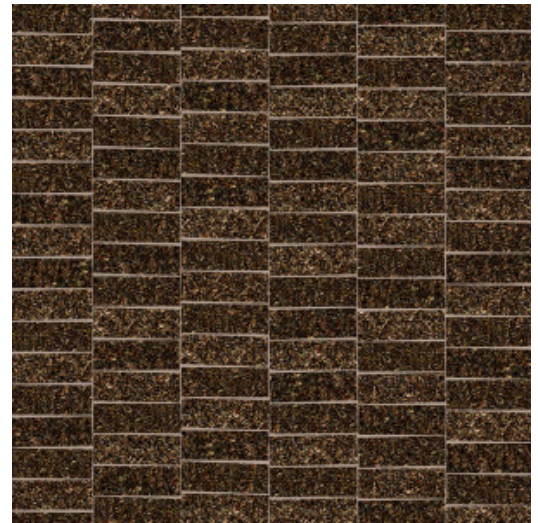

# BANDEAU

Collection Artisan

## Technical specifications

Reference	<u>40341</u> • Cocoa
Product category	Couture
Composition	Natural wallcovering on non-woven backing
Description	Handmade wallcovering with mica flakes
Dimensions	Width 91.44 cm (36"), sold by the linear metre/yard
Pattern repeat	Free match 0 cm (0.00"), respecting the design height of 5.50 cm (2.16")
Adhesive	Arte Clearpro or a good quality dispersion adhesive
How to paste	Moisten the product, paste the wall
Light resistance	Good lightfastness
How to remove	Strippable
Fire retardant EU	B-s1, d0
Fire retardant US	Class A
Maintenance	Spongeable during hanging (dab away damp glue)