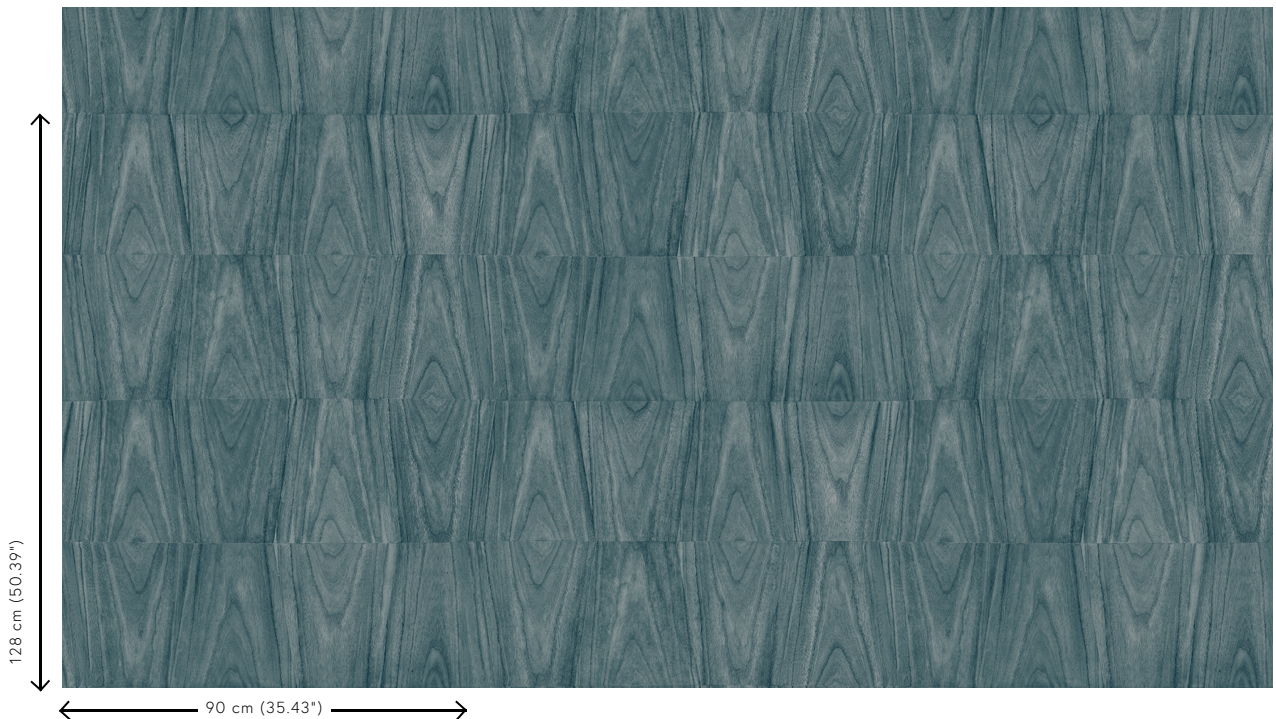

Colourways (6)

View

More info? [Click here](#)

Order samples, calculate quantities, view instructional videos, download technical information and more:
www.arte-international.com

ARTE®

wallcoverings for the ultimate in refinement