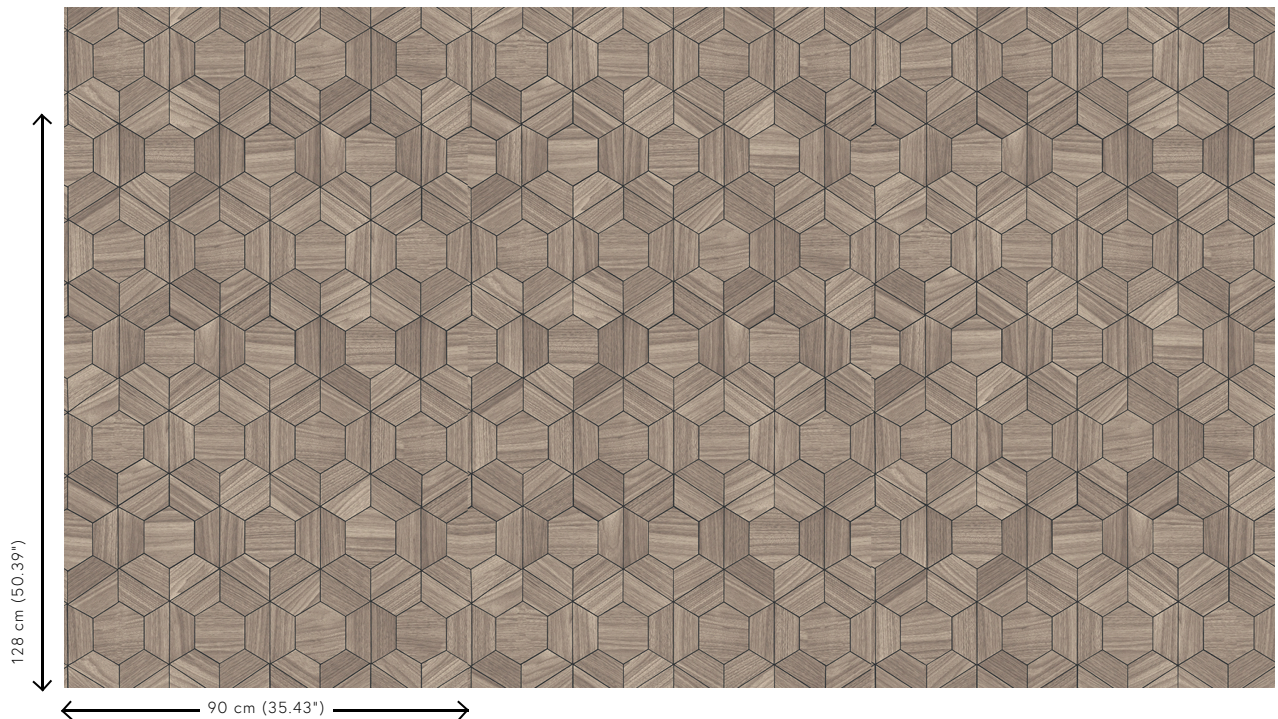

Colourways (7)

View

More info? [Click here](#)

Order samples, calculate quantities, view instructional videos, download technical information and more:
www.arte-international.com

ARTE®

wallcoverings for the ultimate in refinement