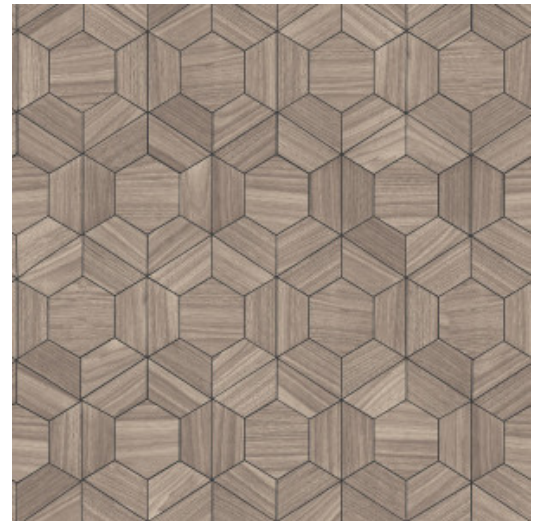

HIVE

Collection Ligna

Story behind the collection

We feel connected to the earth and like to have a touch of nature in our homes: the botanical trend remains popular. We not only give plants a prominent place in our homes, but we also incorporate nature into interior design elements. With the Ligna wallcovering you not only see nature in your home, but you can feel it too. Run your fingers over the wallcovering, and you will imagine yourself in a forest, without having to put your boots on!

Technical specifications

Reference	<u>42030</u>
Product category	Exquisite
Composition	Non-woven wallcovering
Description	Wallcovering inspired by wood and everything that lives in the forest
Dimensions	Width 90 cm (35.43"), sold by the linear metre/yard
Pattern repeat	Drop match 128/42.6 cm (50.39"/16.77")
Adhesive	Arte Clearpro or a good quality dispersion adhesive
How to paste	Paste the wall
Light resistance	Good lightfastness
How to remove	Strippable
Fire retardant EU	B-s1, d0
Fire retardant US	Class A
Maintenance	Washable

IMO Certified

0493/22