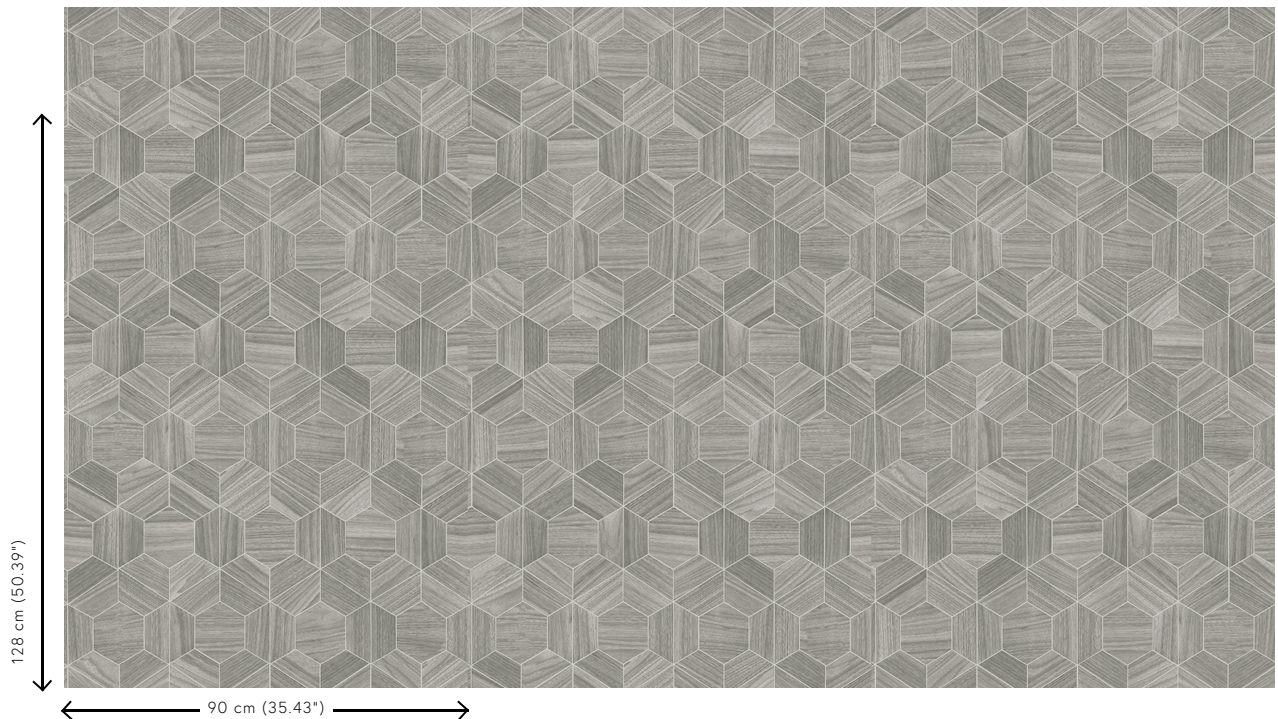

Colourways (7)

42030

42031

42032

42033

42034

42035

42036

View

More info? [Click here](#)

Order samples, calculate quantities, view instructional videos, download technical information and more:
www.arte-international.com

ARTE®

wallcoverings for the ultimate in refinement