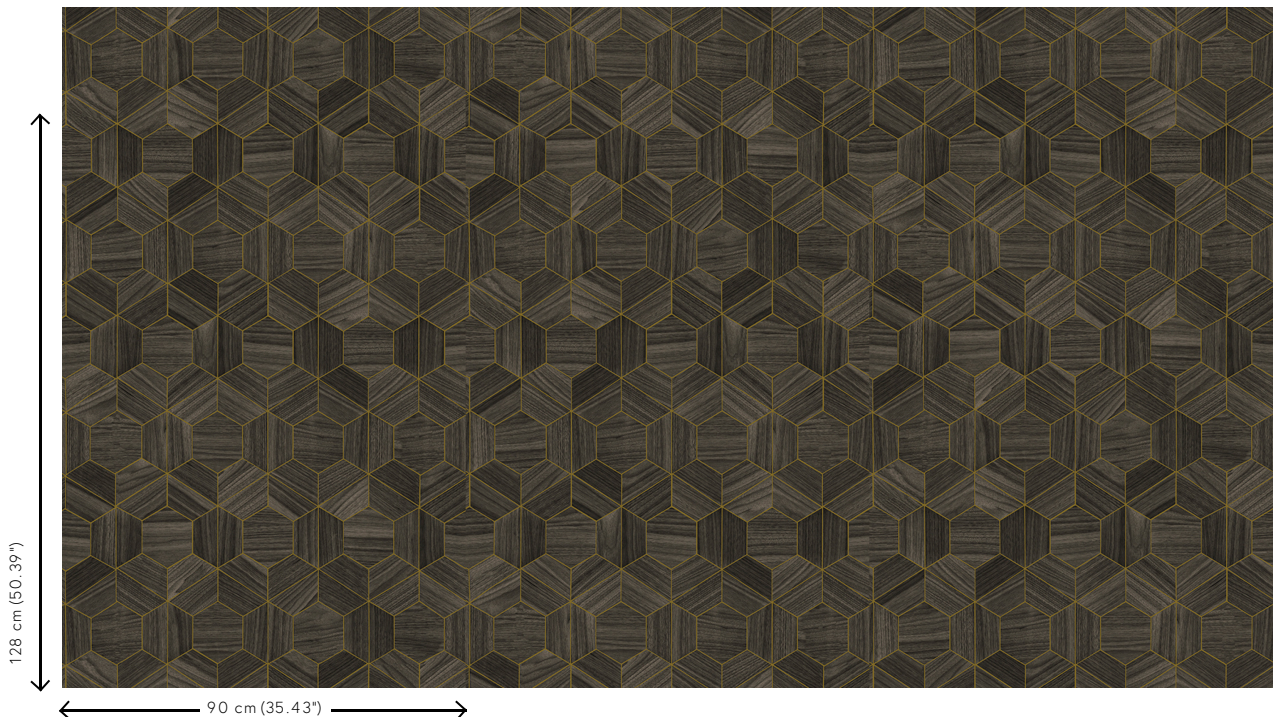

Colourways (7)

View

More info? [Click here](#)

Order samples, calculate quantities, view instructional videos, download technical information and more:
www.arte-international.com

ARTE®

wallcoverings for the ultimate in refinement