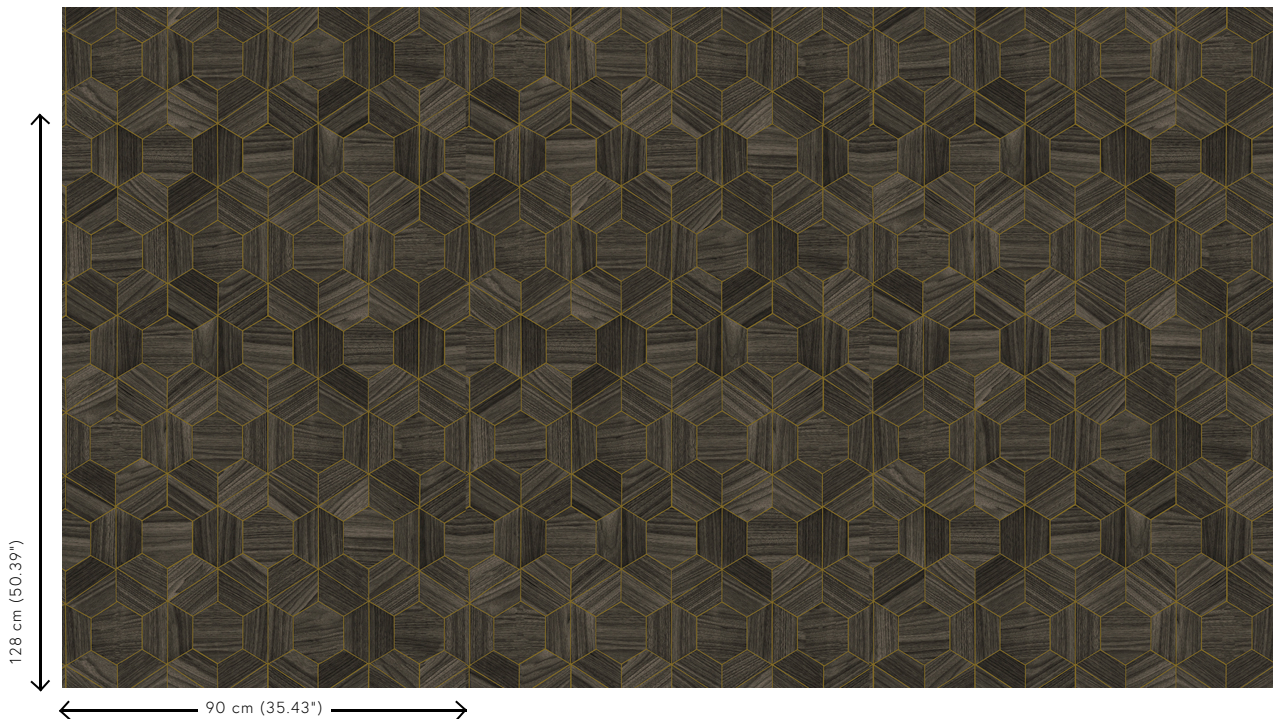

Colourways (7)

View

More info? [Click here](#)

Order samples, calculate quantities, view instructional videos, download technical information and more:
www.arte-international.com

ARTE®

wallcoverings for the ultimate in refinement