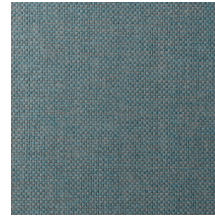

## Technical specifications

Reference	<u>42070A</u> • Mushroom
Product category	Exquisite
Composition	Natural wallcovering on non-woven backing
Description	Wallcovering made from woven paper yarns
Dimensions	Width 90 cm (35.43"), sold by the linear metre/yard
Pattern repeat	Free match 0 cm (0.00")
Adhesive	Arte Clearpro or a good quality dispersion adhesive
How to paste	Moisten the product, paste the wall
Light resistance	Good lightfastness
How to remove	Strippable
Fire retardant EU	B-s1, d0
Fire retardant US	Class A
Maintenance	Spongeable during hanging (dab away damp glue)

## Colourways (12)

42070A

42071A

42072A

42073A

42074A

42075A

42076A