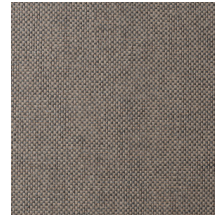

## Technical specifications

Reference	<u>42070A</u> • Mushroom
Product category	Exquisite
Composition	Natural wallcovering on non-woven backing
Description	Wallcovering made from woven paper yarns
Dimensions	Width 90 cm (35.43"), sold by the linear metre/yard
Pattern repeat	Free match 0 cm (0.00")
Adhesive	Arte Clearpro or a good quality dispersion adhesive
How to paste	Moisten the product, paste the wall
Light resistance	Good lightfastness
How to remove	Strippable
Fire retardant EU	B-s1, d0
Fire retardant US	Class A
Maintenance	Spongeable during hanging (dab away damp glue)

## Colourways (12)

42070A

42071A

42072A

42073A

42074A

42075A

42076A