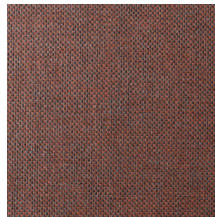

Colourways (12)

42079A

More info? [Click here](#)

Order samples, calculate quantities, view instructional videos, download technical information and more:
www.arte-international.com

ARTE®

wallcoverings for the ultimate in refinement