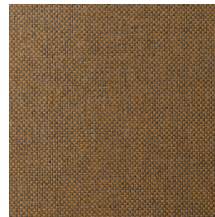

Colourways (12)

42080A

More info? [Click here](#)

Order samples, calculate quantities, view instructional videos, download technical information and more:
www.arte-international.com

ARTE®

wallcoverings for the ultimate in refinement