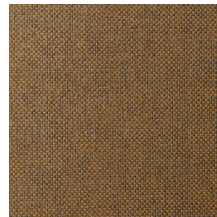

Colourways (12)

42080A

More info? [Click here](#)

Order samples, calculate quantities, view instructional videos, download technical information and more:
www.arte-international.com

ARTE®

wallcoverings for the ultimate in refinement