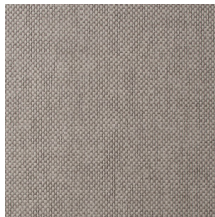

Colourways (12)

42078A

More info? [Click here](#)

Order samples, calculate quantities, view instructional videos, download technical information and more:
www.arte-international.com

ARTE®

wallcoverings for the ultimate in refinement