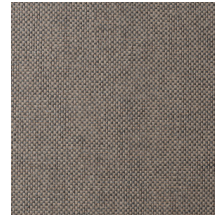

Technical specifications

Reference	<u>42070A</u> • Mushroom
Product category	Exquisite
Composition	Natural wallcovering on non-woven backing
Description	Wallcovering made from woven paper yarns
Dimensions	Width 90 cm (35.43"), sold by the linear metre/yard
Pattern repeat	Free match 0 cm (0.00")
Adhesive	Arte Clearpro or a good quality dispersion adhesive
How to paste	Moisten the product, paste the wall
Light resistance	Good lightfastness
How to remove	Strippable
Fire retardant EU	B-s1, d0
Fire retardant US	Class A
Maintenance	Spongeable during hanging (dab away damp glue)

Colourways (12)

42070A

42071A

42072A

42073A

42074A

42075A

42076A

42077A

42078A

42079A

42080A

42081A

More info? [Click here](#)

Order samples, calculate quantities, view instructional videos, download technical information and more:
www.arte-international.com

ARTE®