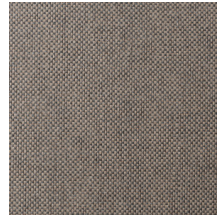

Technical specifications

Reference	<u>42070A</u> • Mushroom
Product category	Exquisite
Composition	Natural wallcovering on non-woven backing
Description	Wallcovering made from woven paper yarns
Dimensions	Width 90 cm (35.43"), sold by the linear metre/yard
Pattern repeat	Free match 0 cm (0.00")
Adhesive	Arte Clearpro or a good quality dispersion adhesive
How to paste	Moisten the product, paste the wall
Light resistance	Good lightfastness
How to remove	Strippable
Fire retardant EU	B-s1, d0
Fire retardant US	Class A
Maintenance	Spongeable during hanging (dab away damp glue)

Colourways (12)

42070A

42071A

42072A

42073A

42074A

42075A

42076A

42077A

42078A

42079A

42080A

42081A

More info? [Click here](#)

Order samples, calculate quantities, view instructional videos, download technical information and more:
www.arte-international.com

ARTE®