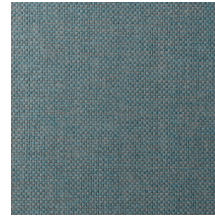

Colourways (12)

42073A

More info? [Click here](#)

Order samples, calculate quantities, view instructional videos, download technical information and more:
www.arte-international.com

ARTE®

wallcoverings for the ultimate in refinement