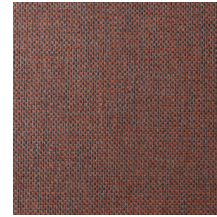

## Story behind the collection

Arte has always had a predilection for unusual materials, with the brand's designers creating superb wallcoverings from many unique materials they find around the world. Designs with natural materials are a mainstay of its collections. Raffia, sisal, mica and banana bark are just a few of the stunning natural products Arte uses for its amazingly diverse range of natural wallcoverings. This collection is a homage to the beauty of these products.

## Technical specifications

Reference	<u>42070B</u> • Mushroom
Product category	Exquisite
Composition	Natural wallcovering on non-woven backing
Description	Wallcovering made from woven paper yarns
Dimensions	Width 90 cm (35.43"), sold by the linear metre/yard
Pattern repeat	Free match 0 cm (0.00")
Adhesive	Arte Clearpro or a good quality dispersion adhesive
How to paste	Moisten the product, paste the wall
Light resistance	Good lightfastness
How to remove	Strippable
Fire retardant EU	B-s1, d0
Fire retardant US	Class A
Maintenance	Spongeable during hanging (dab away damp glue)

## Colourways (5)

42070B

42074B

42075B

42079B

42081B

More info? [Click here](#)

Order samples, calculate quantities, view instructional videos, download technical information and more:  
[www.arte-international.com](http://www.arte-international.com)