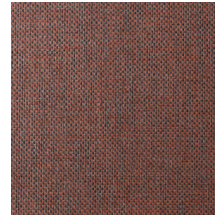

## Story behind the collection

Arte has always had a predilection for unusual materials, with the brand's designers creating superb wallcoverings from many unique materials they find around the world. Designs with natural materials are a mainstay of its collections. Raffia, sisal, mica and banana bark are just a few of the stunning natural products Arte uses for its amazingly diverse range of natural wallcoverings. This collection is a homage to the beauty of these products.

## Technical specifications

Reference	<u>42070B</u> • Mushroom
Product category	Exquisite
Composition	Natural wallcovering on non-woven backing
Description	Wallcovering made from woven paper yarns
Dimensions	Width 90 cm (35.43"), sold by the linear metre/yard
Pattern repeat	Free match 0 cm (0.00")
Adhesive	Arte Clearpro or a good quality dispersion adhesive
How to paste	Moisten the product, paste the wall
Light resistance	Good lightfastness
How to remove	Strippable
Fire retardant EU	B-s1, d0
Fire retardant US	Class A
Maintenance	Spongeable during hanging (dab away damp glue)

## Colourways (5)

42070B

42074B

42075B

42079B

42081B

More info? [Click here](#)

Order samples, calculate quantities, view instructional videos, download technical information and more:  
[www.arte-international.com](http://www.arte-international.com)