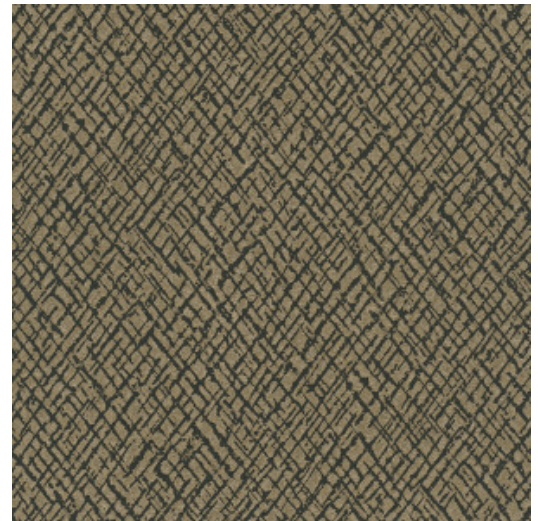

Print 2

Collection Terra Cotta

Story behind the collection

The Terra Cotta collection draws its inspiration from West African architecture: think of rough stucco walls, baked clay, and elegant zellige tiles... With this wallpaper, you let a warm southern breeze flow through your interior.

Technical specifications

Reference	<u>42106</u>
Composition	Wallpaper on non-woven backing
Dimensions	Rolls of 10.05 m x 0.70 m (11 yds x 27.56")
Pattern repeat	Straight match 64 cm (25.20")
Adhesive	Arte Clearpro or a good quality dispersion adhesive
How to paste	Paste the wall
Light resistance	Good lightfastness
How to remove	Strippable
Maintenance	Washable

Colourways (6)

42106

42107

42108

42109

42110

42111

More info? [Click here](#)