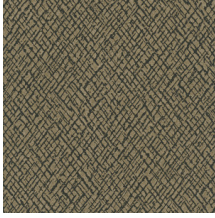

Print 2

Collection Terra Cotta

Story behind the collection

The Terra Cotta collection draws its inspiration from West African architecture: think of rough stucco walls, baked clay, and elegant zellige tiles... With this wallpaper, you let a warm southern breeze flow through your interior.

Technical specifications

Reference	<u>42106</u>
Composition	Wallpaper on non-woven backing
Dimensions	Rolls of 10.05 m x 0.70 m (11 yds x 27.56")
Pattern repeat	Straight match 64 cm (25.20")
Adhesive	Arte Clearpro or a good quality dispersion adhesive
How to paste	Paste the wall
Light resistance	Good lightfastness
How to remove	Strippable
Maintenance	Washable

Colourways (6)

42106

42107

42108

42109

42110

42111

More info? [Click here](#)