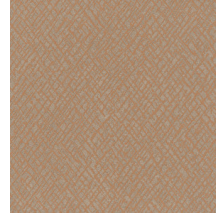

Technical specifications

Reference	<u>42106</u>
Composition	Wallpaper on non-woven backing
Dimensions	Rolls of 10.05 m x 0.70 m (11 yds x 27.56")
Pattern repeat	Straight match 64 cm (25.20")
Adhesive	Arte Clearpro or a good quality dispersion adhesive
How to paste	Paste the wall
Light resistance	Good lightfastness
How to remove	Strippable
Maintenance	Washable

Colourways (6)

42106

42107

42108

42109

42110

42111

More info? [Click here](#)