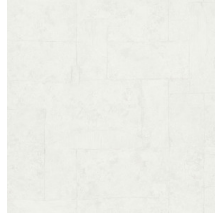

Technical specifications

Reference	<u>42112</u>
Composition	Wallpaper on non-woven backing
Dimensions	Rolls of 10.05 m x 0.70 m (11 yds x 27.56")
Pattern repeat	Drop match 64/32 cm (25.20"/12.60")
Adhesive	Arte Clearpro or a good quality dispersion adhesive
How to paste	Paste the wall
Light resistance	Good lightfastness
How to remove	Strippable
Maintenance	Washable

Colourways (7)

42112

42113

42114

42115

42116

42117

42118