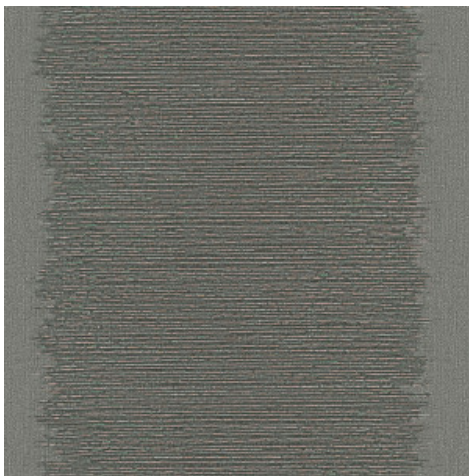

## Technical specifications

Reference	<u>42139</u>
Composition	Wallpaper on non-woven backing
Dimensions	Rolls of 10.05 m x 0.70 m (11 yds x 27.56")
Pattern repeat	Free match 0 cm (0.00")
Adhesive	Arte Clearpro or a good quality dispersion adhesive
How to paste	Paste the wall
Light resistance	Good lightfastness
How to remove	Strippable
Maintenance	Washable

Colourways (4)

42139

42140

42141

42142

More info? [Click here](#)

Order samples, calculate quantities, view instructional videos, download technical information and more:  
[www.arte-international.com](http://www.arte-international.com)