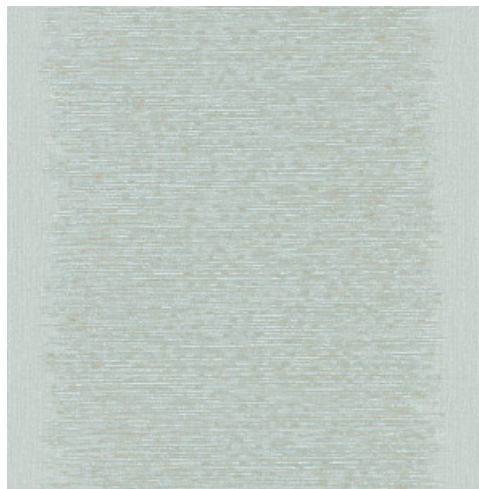

# Plain 5

Collection Terra Cotta

## Story behind the collection

The Terra Cotta collection draws its inspiration from West African architecture: think of rough stucco walls, baked clay, and elegant zellige tiles... With this wallpaper, you let a warm southern breeze flow through your interior.

## Technical specifications

Reference	<u>42139</u>
Composition	Wallpaper on non-woven backing
Dimensions	Rolls of 10.05 m x 0.70 m (11 yds x 27.56")
Pattern repeat	Free match 0 cm (0.00")
Adhesive	Arte Clearpro or a good quality dispersion adhesive
How to paste	Paste the wall
Light resistance	Good lightfastness
How to remove	Strippable
Maintenance	Washable

## Colourways (4)

42139

42140

42141

42142

More info? [Click here](#)

Order samples, calculate quantities, view instructional videos, download technical information and more:  
[www.arte-international.com](http://www.arte-international.com)