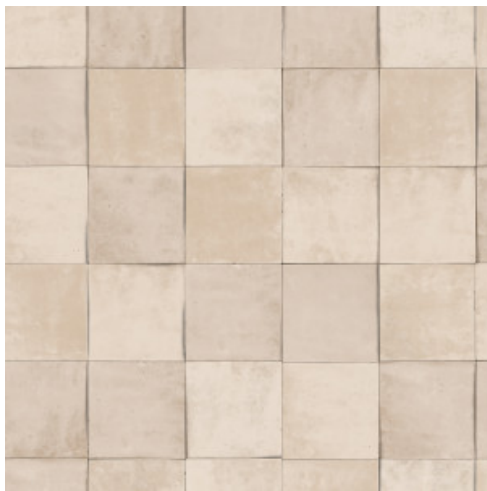

Colourways (4)

42143