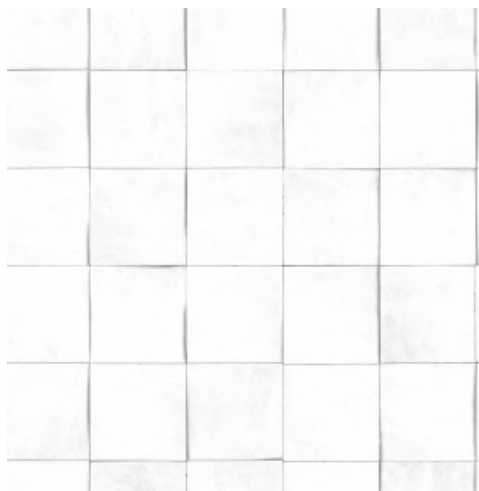

Print 4

Collection Terra Cotta

Story behind the collection

The Terra Cotta collection draws its inspiration from West African architecture: think of rough stucco walls, baked clay, and elegant zellige tiles... With this wallpaper, you let a warm southern breeze flow through your interior.

Technical specifications

Reference	<u>42143</u>
Composition	Wallpaper on non-woven backing
Dimensions	Rolls of 10.05 m x 0.53 m (11 yds x 20.87")
Pattern repeat	Drop match 64/32 cm (25.20"/12.60")
Adhesive	Arte Clearpro or a good quality dispersion adhesive
How to paste	Paste the wall
Light resistance	Good lightfastness
How to remove	Strippable
Maintenance	Washable

Colourways (4)

42143

42144

42145

42146

More info? [Click here](#)

Order samples, calculate quantities, view instructional videos, download technical information and more:
www.arte-international.com