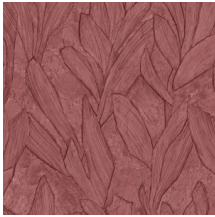

PIANTE

Collection Scultura

Story behind the collection

Scultura draws its inspiration from traditional plasterwork. Strips of plaster were arranged into a pattern by hand and then transformed into a surprising vinyl collection. The typical plaster structure of mesh, cracks and uneven areas is clearly visible. This intriguing wallcovering with its surprising geometric patterns subtly lends a touch of colour, relief and structure to the wall. The shadow play of light and dark brings smooth walls to life. In short, Scultura lends a subtle decorative touch to your interior without demanding all your attention.

Technical specifications

Reference	<u>42520</u> • Indian Red
Product category	Refined
Composition	Vinyl wallpaper on paper backing
Description	Botanical drawing inspired by plaster
Dimensions	Rolls of 10.05 m x 0.70 m = 7 m ² (11 yds x 27.56" = 75 sq.ft.)
Pattern repeat	Drop match 90/45 cm (35.43"/17.72")
Adhesive	Arte Clearpro or a good quality dispersion adhesive
How to paste	Method 1: paste the wall and moisten the wallcovering. Method 2: paste the wallcovering.
Light resistance	Good lightfastness
How to remove	Peelable
Fire retardant EU	B-s2, d0
Fire retardant US	Class A
Maintenance	Extra-washable

Colourways (10)

42520

42521

42522

42523

42524

42525

42526