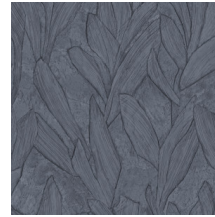

## Technical specifications

Reference	<u>42520</u> • Indian Red
Product category	Refined
Composition	Vinyl wallpaper on paper backing
Description	Botanical drawing inspired by plaster
Dimensions	Rolls of 10.05 m x 0.70 m = 7 m <sup>2</sup> (11 yds x 27.56" = 75 sq.ft.)
Pattern repeat	Drop match 90/45 cm (35.43"/17.72")
Adhesive	Arte Clearpro or a good quality dispersion adhesive
How to paste	Method 1: paste the wall and moisten the wallcovering. Method 2: paste the wallcovering.
Light resistance	Good lightfastness
How to remove	Peelable
Fire retardant EU	B-s2, d0
Fire retardant US	Class A
Maintenance	Extra-washable

## Colourways (10)

42520

42521

42522

42523

42524

42525

42526

42527

42528

42529