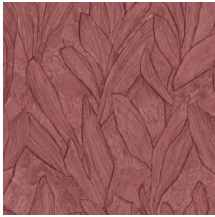

## Story behind the collection

Scultura draws its inspiration from traditional plasterwork. Strips of plaster were arranged into a pattern by hand and then transformed into a surprising vinyl collection. The typical plaster structure of mesh, cracks and uneven areas is clearly visible. This intriguing wallcovering with its surprising geometric patterns subtly lends a touch of colour, relief and structure to the wall. The shadow play of light and dark brings smooth walls to life. In short, Scultura lends a subtle decorative touch to your interior without demanding all your attention.

## Technical specifications

Reference	<u>42520</u> • Indian Red
Product category	Refined
Composition	Vinyl wallpaper on paper backing
Description	Botanical drawing inspired by plaster
Dimensions	Rolls of 10.05 m x 0.70 m = 7 m <sup>2</sup> (11 yds x 27.56" = 75 sq.ft.)
Pattern repeat	Drop match 90/45 cm (35.43"/17.72")
Adhesive	Arte Clearpro or a good quality dispersion adhesive
How to paste	Method 1: paste the wall and moisten the wallcovering. Method 2: paste the wallcovering.
Light resistance	Good lightfastness
How to remove	Peelable
Fire retardant EU	B-s2, d0
Fire retardant US	Class A
Maintenance	Extra-washable

## Colourways (10)

42520

42521

42522

42523

42524

42525

42526