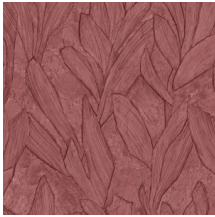

PIANTE

Collection Scultura

Story behind the collection

Scultura draws its inspiration from traditional plasterwork. Strips of plaster were arranged into a pattern by hand and then transformed into a surprising vinyl collection. The typical plaster structure of mesh, cracks and uneven areas is clearly visible. This intriguing wallcovering with its surprising geometric patterns subtly lends a touch of colour, relief and structure to the wall. The shadow play of light and dark brings smooth walls to life. In short, Scultura lends a subtle decorative touch to your interior without demanding all your attention.

Technical specifications

Reference	<u>42522</u> • Cream
Product category	Refined
Composition	Vinyl wallpaper on paper backing
Description	Botanical drawing inspired by plaster
Dimensions	Rolls of 10.05 m x 0.70 m = 7 m ² (11 yds x 27.56" = 75 sq.ft.)
Pattern repeat	Drop match 90/45 cm (35.43"/17.72")
Adhesive	Arte Clearpro or a good quality dispersion adhesive
How to paste	Method 1: paste the wall and moisten the wallcovering. Method 2: paste the wallcovering.
Light resistance	Good lightfastness
How to remove	Peelable
Fire retardant EU	B-s2, d0
Fire retardant US	Class A
Maintenance	Extra-washable

Colourways (10)

42520

42521

42522

42523

42524

42525

42526