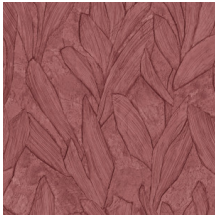

PIANTE

Collection Scultura

Story behind the collection

Scultura draws its inspiration from traditional plasterwork. Strips of plaster were arranged into a pattern by hand and then transformed into a surprising vinyl collection. The typical plaster structure of mesh, cracks and uneven areas is clearly visible. This intriguing wallcovering with its surprising geometric patterns subtly lends a touch of colour, relief and structure to the wall. The shadow play of light and dark brings smooth walls to life. In short, Scultura lends a subtle decorative touch to your interior without demanding all your attention.

Technical specifications

Reference	42523 • Thyme
Product category	Refined
Composition	Vinyl wallpaper on paper backing
Description	Botanical drawing inspired by plaster
Dimensions	Rolls of 10.05 m x 0.70 m = 7 m ² (11 yds x 27.56" = 75 sq.ft.)
Pattern repeat	Drop match 90/45 cm (35.43"/17.72")
Adhesive	Arte Clearpro or a good quality dispersion adhesive
How to paste	Method 1: paste the wall and moisten the wallcovering. Method 2: paste the wallcovering.
Light resistance	Good lightfastness
How to remove	Peelable
Fire retardant EU	B-s2, d0
Fire retardant US	Class A
Maintenance	Extra-washable

Colourways (10)

42520

42521

42522

42523

42524

42525

42526