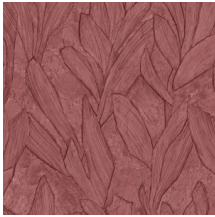

Colourways (10)

42520