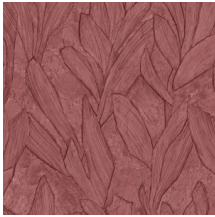

### Story behind the collection

Scultura draws its inspiration from traditional plasterwork. Strips of plaster were arranged into a pattern by hand and then transformed into a surprising vinyl collection. The typical plaster structure of mesh, cracks and uneven areas is clearly visible. This intriguing wallcovering with its surprising geometric patterns subtly lends a touch of colour, relief and structure to the wall. The shadow play of light and dark brings smooth walls to life. In short, Scultura lends a subtle decorative touch to your interior without demanding all your attention.

## Colourways (10)

42520

42521

42522

42523

42524

42525

42526